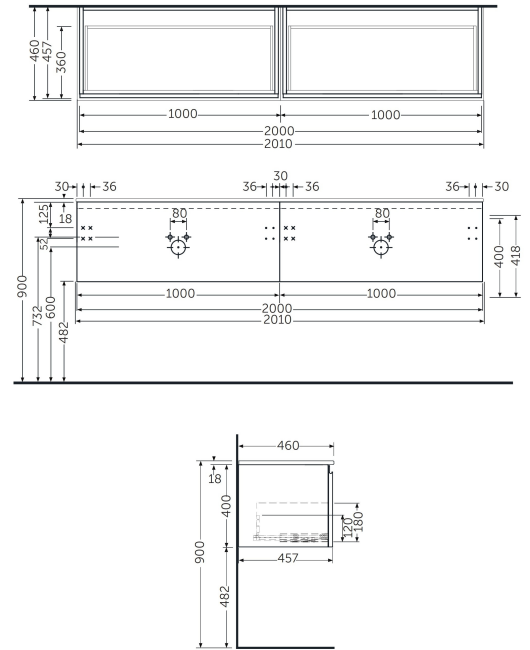

RAK-JOY UNO - UNOWHI00PWH X 2

Mueble lavabo suspendido, Pure White

RAK
CERAMICS

CERTIFICACIONES DE LA BALDOSA

Suite:	RAK-JOY UNO
Tipo:	Mueble lavabo suspendido
Dimensiones:	2010 x 460 mm
Peso:	51 Kg
Color:	Pure White
Door drawer:	None

Code	Nombre
UNOWHI00PWH X 2	RAK-JOY UNO WALL HUNG VANITY UNITS PURE WHITE 200 CM (100 CM X 2)

Dimensions: All dimensions in mm. Tolerance of vitreous china & fireclay items: $\pm 5\%$ for below 200mm and $\pm 3\%$ for above 200mm; for all other items tolerance $\pm 1\%$. Note: Due to a continuing development program to improve design and performance, the manufacturer reserves all rights to vary specifications without prior information. Please note accessories are for photographic use only.