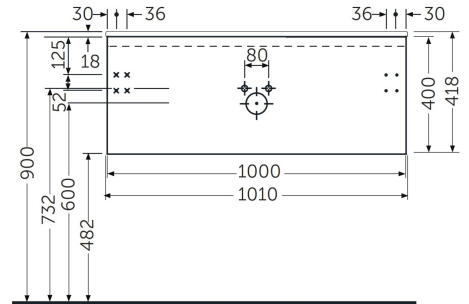

RAK-JOY UNO - UNOWHI00PWH
Mueble lavabo suspendido, Pure White

RAK
 CERAMICS

CERTIFICACIONES DE LA BALDOSA

Suite:	RAK-JOY UNO
Tipo:	Mueble lavabo suspendido
Dimensiones:	1010 x 460 mm
Peso:	25.5 Kg
Color:	Pure White
Door drawer:	None

Code	Nombre
UNOWHI00PWH	RAK-JOY UNO WALL HUNG VANITY UNITS PURE WHITE 100 CM

Dimensions: All dimensions in mm. Tolerance of vitreous china & fireclay items: ± 5% for below 200mm and ± 3% for above 200mm; for all other items tolerance ± 1%. Note: Due to a continuing development program to improve design and performance, the manufacturer reserves all rights to vary specifications without prior information. Please note accessories are for photographic use only.