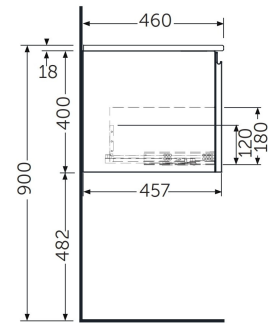

RAK-JOY UNO - UNOWHI00PWH
Mueble lavabo suspendido, Pure White

RAK
 CERAMICS

CERTIFICACIONES DE LA BALDOSA

Suite:	RAK-JOY UNO
Tipo:	Mueble lavabo suspendido
Dimensiones:	1010 x 460 mm
Peso:	25.5 Kg
Color:	Pure White
Door drawer:	None

Code	Nombre
UNOWHI00PWH	RAK-JOY UNO WALL HUNG VANITY UNITS PURE WHITE 100 CM

Dimensions: All dimensions in mm. Tolerance of vitreous china & fireclay items: ± 5% for below 200mm and ± 3% for above 200mm; for all other items tolerance ± 1%. Note: Due to a continuing development program to improve design and performance, the manufacturer reserves all rights to vary specifications without prior information. Please note accessories are for photographic use only.