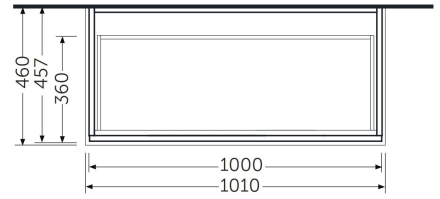

RAK-JOY UNO - UNOWHI00PWH
Mueble lavabo suspendido, Pure White

RAK
 CERAMICS

CERTIFICACIONES DE LA BALDOSA

Suite:	RAK-JOY UNO
Tipo:	Mueble lavabo suspendido
Dimensiones:	1010 x 460 mm
Peso:	25.5 Kg
Color:	Pure White
Door drawer:	None

Code	Nombre
UNOWHI00PWH	RAK-JOY UNO WALL HUNG VANITY UNITS PURE WHITE 100 CM

Dimensions: All dimensions in mm. Tolerance of vitreous china & fireclay items: ± 5% for below 200mm and ± 3% for above 200mm; for all other items tolerance ± 1%. Note: Due to a continuing development program to improve design and performance, the manufacturer reserves all rights to vary specifications without prior information. Please note accessories are for photographic use only.