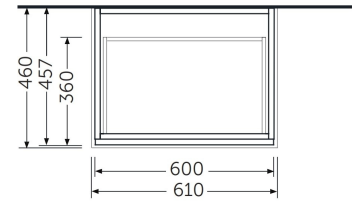

RAK-JOY UNO - UNOWH060PWH
Mueble lavabo suspendido, Pure White

RAK
 CERAMICS

CERTIFICACIONES DE LA BALDOSA

Suite:	RAK-JOY UNO
Tipo:	Mueble lavabo suspendido
Dimensiones:	610 x 460 mm
Peso:	16 Kg
Color:	Pure White
Door drawer:	None

Code	Nombre
UNOWH060PWH	RAK-JOY UNO WALL HUNG VANITY UNITS PURE WHITE 60 CM

Dimensions: All dimensions in mm. Tolerance of vitreous china & fireclay items: $\pm 5\%$ for below 200mm and $\pm 3\%$ for above 200mm; for all other items tolerance $\pm 1\%$. Note: Due to a continuing development program to improve design and performance, the manufacturer reserves all rights to vary specifications without prior information. Please note accessories are for photographic use only.