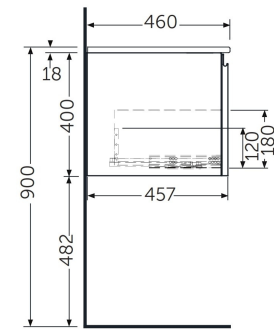

RAK-JOY UNO - UNOWH060PWH
Mueble lavabo suspendido, Pure White

RAK
 CERAMICS

CERTIFICACIONES DE LA BALDOSA

Suite:	RAK-JOY UNO
Tipo:	Mueble lavabo suspendido
Dimensiones:	610 x 460 mm
Peso:	16 Kg
Color:	Pure White
Door drawer:	None

Code	Nombre
UNOWH060PWH	RAK-JOY UNO WALL HUNG VANITY UNITS PURE WHITE 60 CM

Dimensions: All dimensions in mm. Tolerance of vitreous china & fireclay items: $\pm 5\%$ for below 200mm and $\pm 3\%$ for above 200mm; for all other items tolerance $\pm 1\%$. Note: Due to a continuing development program to improve design and performance, the manufacturer reserves all rights to vary specifications without prior information. Please note accessories are for photographic use only.