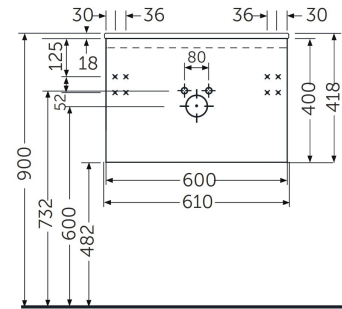

RAK-JOY UNO - UNOWH060PWH
Mueble lavabo suspendido, Pure White

RAK
 CERAMICS

CERTIFICACIONES DE LA BALDOSA

Suite:	RAK-JOY UNO
Tipo:	Mueble lavabo suspendido
Dimensiones:	610 x 460 mm
Peso:	16 Kg
Color:	Pure White
Door drawer:	None

Code	Nombre
UNOWH060PWH	RAK-JOY UNO WALL HUNG VANITY UNITS PURE WHITE 60 CM

Dimensions: All dimensions in mm. Tolerance of vitreous china & fireclay items: $\pm 5\%$ for below 200mm and $\pm 3\%$ for above 200mm; for all other items tolerance $\pm 1\%$. Note: Due to a continuing development program to improve design and performance, the manufacturer reserves all rights to vary specifications without prior information. Please note accessories are for photographic use only.