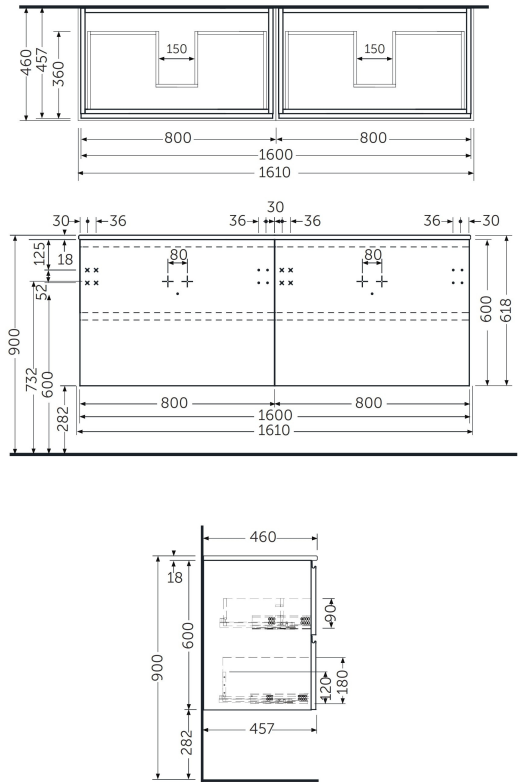

**RAK-JOY - JOYWH080PWH X2**  
**Mueble lavabo suspendido, Pure White**

**RAK**  
 CERAMICS

**CERTIFICACIONES DE LA BALDOSA**

Suite:	RAK-JOY
Tipo:	Mueble lavabo suspendido
Dimensiones:	1600 x 600 mm
Peso:	58 Kg
Color:	Pure White
Door drawer:	None

Code	Nombre
JOYWH080PWH X 2	RAK-JOY 160 CM (80 X 2)WALL HUNG VANITY UNIT - White

Dimensions: All dimensions in mm. Tolerance of vitreous china & fireclay items:  $\pm 5\%$  for below 200mm and  $\pm 3\%$  for above 200mm; for all other items tolerance  $\pm 1\%$ . Note: Due to a continuing development program to improve design and performance, the manufacturer reserves all rights to vary specifications without prior information. Please note accessories are for photographic use only.