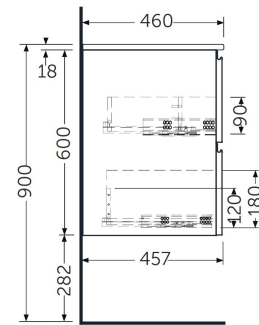

RAK-JOY - JOYWH060PWH X 2
Mueble lavabo suspendido, Pure White

RAK
 CERAMICS

CERTIFICACIONES DE LA BALDOSA

Suite:	RAK-JOY
Tipo:	Mueble lavabo suspendido
Dimensiones:	1200 x 600 mm
Peso:	50 Kg
Color:	Pure White
Door drawer:	None

Code	Nombre
JOYWH060PWHX2	120CM (60X2) Wall Hung Vanity Unit

Dimensions: All dimensions in mm. Tolerance of vitreous china & fireclay items: $\pm 5\%$ for below 200mm and $\pm 3\%$ for above 200mm; for all other items tolerance $\pm 1\%$. Note: Due to a continuing development program to improve design and performance, the manufacturer reserves all rights to vary specifications without prior information. Please note accessories are for photographic use only.