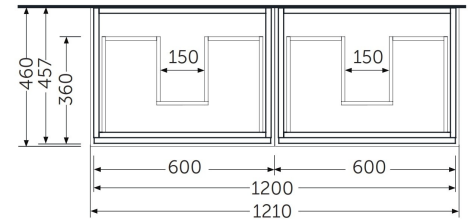

RAK-JOY - JOYWH060PWH X 2
Mueble lavabo suspendido, Pure White

RAK
 CERAMICS

CERTIFICACIONES DE LA BALDOSA

Suite:	RAK-JOY
Tipo:	Mueble lavabo suspendido
Dimensiones:	1200 x 600 mm
Peso:	50 Kg
Color:	Pure White
Door drawer:	None

Code	Nombre
JOYWH060PWHX2	120CM (60X2) Wall Hung Vanity Unit

Dimensions: All dimensions in mm. Tolerance of vitreous china & fireclay items: $\pm 5\%$ for below 200mm and $\pm 3\%$ for above 200mm; for all other items tolerance $\pm 1\%$. Note: Due to a continuing development program to improve design and performance, the manufacturer reserves all rights to vary specifications without prior information. Please note accessories are for photographic use only.