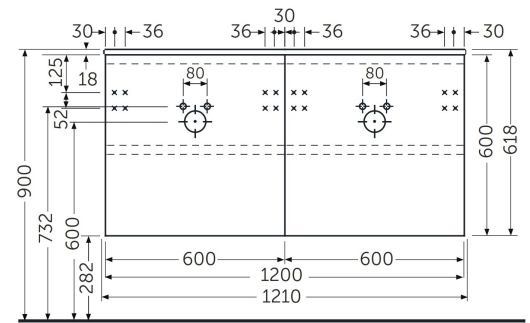

RAK-JOY - JOYWH060PWH X 2
Mueble lavabo suspendido, Pure White

RAK
 CERAMICS

CERTIFICACIONES DE LA BALDOSA

Suite:	RAK-JOY
Tipo:	Mueble lavabo suspendido
Dimensiones:	1200 x 600 mm
Peso:	50 Kg
Color:	Pure White
Door drawer:	None

Code	Nombre
JOYWH060PWHX2	120CM (60X2) Wall Hung Vanity Unit

Dimensions: All dimensions in mm. Tolerance of vitreous china & fireclay items: $\pm 5\%$ for below 200mm and $\pm 3\%$ for above 200mm; for all other items tolerance $\pm 1\%$. Note: Due to a continuing development program to improve design and performance, the manufacturer reserves all rights to vary specifications without prior information. Please note accessories are for photographic use only.