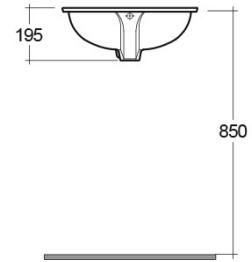

RAK-ROSA
Lavabo | Bajo Encimera

RAK
CERAMICS

CERTIFICACIONES DE LA BALDOSA

Tipo:	Bajo Encimera
Dimensiones:	500 x 410 mm
Peso:	7 Kg
Color:	Blanco Alpino
Shape of basin:	Oval
Overflow hole:	sí

Code	Nombre
OC69AWHA	ROSA WASH BASIN 50CM

Dimensions: All dimensions in mm. Tolerance of vitreous china & fireclay items: $\pm 5\%$ for below 200mm and $\pm 3\%$ for above 200mm; for all other items tolerance $\pm 1\%$. Note: Due to a continuing development program to improve design and performance, the manufacturer reserves all rights to vary specifications without prior information. Please note accessories are for photographic use only.