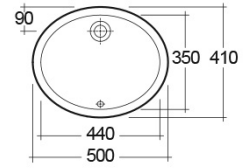

RAK-ROSA
Lavabo | Bajo Encimera

RAK
CERAMICS

CERTIFICACIONES DE LA BALDOSA

Tipo:	Bajo Encimera
Dimensiones:	500 x 410 mm
Peso:	7 Kg
Color:	Blanco Alpino
Shape of basin:	Oval
Overflow hole:	sí

Code	Nombre
OC69AWHA	ROSA WASH BASIN 50CM

Dimensions: All dimensions in mm. Tolerance of vitreous china & fireclay items: $\pm 5\%$ for below 200mm and $\pm 3\%$ for above 200mm; for all other items tolerance $\pm 1\%$. Note: Due to a continuing development program to improve design and performance, the manufacturer reserves all rights to vary specifications without prior information. Please note accessories are for photographic use only.