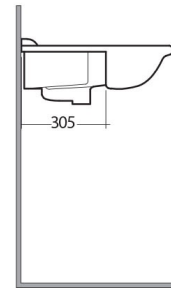

RAK-KARLA
Lavabo | Semi encastre

RAK
 CERAMICS

CERTIFICACIONES DE LA BALDOSA

Suite:	RAK-KARLA
Tipo:	Semi encastre
Dimensiones:	605 x 495 mm
Peso:	13 Kg
Color:	Blanco Alpino
Shape of basin:	Oval
Ledge:	sí
Overflow hole:	sí

Code	Nombre
KR1001AWHA	KARLA WASH BASIN SEMI-RECESSED 60CM

Dimensions: All dimensions in mm. Tolerance of vitreous china & fireclay items: $\pm 5\%$ for below 200mm and $\pm 3\%$ for above 200mm; for all other items tolerance $\pm 1\%$. Note: Due to a continuing development program to improve design and performance, the manufacturer reserves all rights to vary specifications without prior information. Please note accessories are for photographic use only.