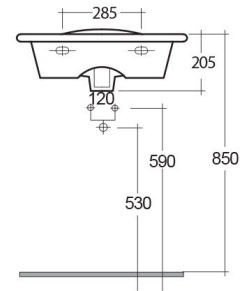

RAK-KARLA
Lavabo | Semi encastre

RAK
 CERAMICS

CERTIFICACIONES DE LA BALDOSA

Suite:	RAK-KARLA
Tipo:	Semi encastre
Dimensiones:	605 x 495 mm
Peso:	13 Kg
Color:	Blanco Alpino
Shape of basin:	Oval
Ledge:	sí
Overflow hole:	sí

Code	Nombre
KR1001AWHA	KARLA WASH BASIN SEMI-RECESSED 60CM

Dimensions: All dimensions in mm. Tolerance of vitreous china & fireclay items: $\pm 5\%$ for below 200mm and $\pm 3\%$ for above 200mm; for all other items tolerance $\pm 1\%$. Note: Due to a continuing development program to improve design and performance, the manufacturer reserves all rights to vary specifications without prior information. Please note accessories are for photographic use only.