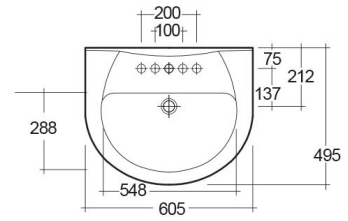

RAK-KARLA
Lavabo | Semi encastre

RAK
 CERAMICS

CERTIFICACIONES DE LA BALDOSA

Suite:	RAK-KARLA
Tipo:	Semi encastre
Dimensiones:	605 x 495 mm
Peso:	13 Kg
Color:	Blanco Alpino
Shape of basin:	Oval
Ledge:	sí
Overflow hole:	sí

Code	Nombre
KR1001AWHA	KARLA WASH BASIN SEMI-RECESSED 60CM

Dimensions: All dimensions in mm. Tolerance of vitreous china & fireclay items: $\pm 5\%$ for below 200mm and $\pm 3\%$ for above 200mm; for all other items tolerance $\pm 1\%$. Note: Due to a continuing development program to improve design and performance, the manufacturer reserves all rights to vary specifications without prior information. Please note accessories are for photographic use only.