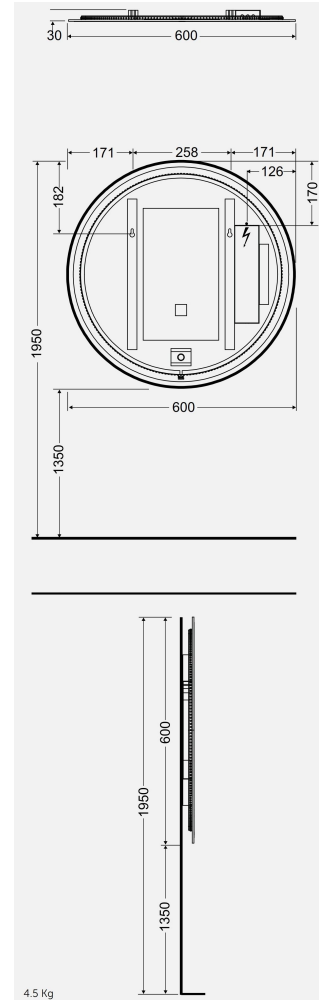

RAK-JOY UNO - JOYMR06000LED
RAK-JOY UNO - JOYMR06000LED Espejos y luces

RAK
 CERAMICS

CERTIFICACIONES DE LA BALDOSA

Suite:	RAK-JOY UNO
Tipo:	RAK-JOY UNO - JOYMR06000LED
Dimensiones:	600 x 600 mm
Peso:	4.50 Kg
Color:	espejo
Light:	None
Cable:	None

Code	Nombre
JOYMR06000LED	RAK-JOY MIRROR 60 CM WITH LED COOL WHITE 6000K & 980 LUMENS

Dimensions: All dimensions in mm. Tolerance of vitreous china & fireclay items: $\pm 5\%$ for below 200mm and $\pm 3\%$ for above 200mm; for all other items tolerance $\pm 1\%$. Note: Due to a continuing development program to improve design and performance, the manufacturer reserves all rights to vary specifications without prior information. Please note accessories are for photographic use only.