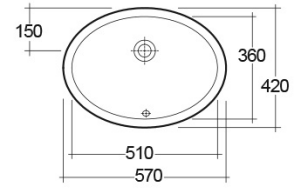

RAK-ROSA

Wash basin | Under Counter

RAK
CERAMICS

TECHNICAL SPECIFICATIONS

Type:	Under Counter
Dimensions:	570 x 420 mm
Weight:	8 Kg
Color:	Alpine White
Shape of basin:	Oval
Overflow hole:	yes

Code	Name
OC04AWHA	ROSA WASH BASIN 57CM

Dimensions: All dimensions in mm. Tolerance of vitreous china & fireclay items: $\pm 5\%$ for below 200mm and $\pm 3\%$ for above 200mm; for all other items tolerance $\pm 1\%$. Note: Due to a continuing development program to improve design and performance, the manufacturer reserves all rights to vary specifications without prior information. Please note accessories are for photographic use only.