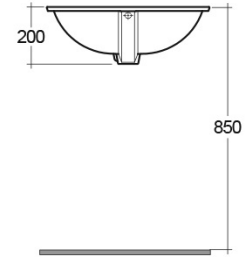

RAK-ROSA

Wash basin | Under Counter

RAK
CERAMICS

TECHNICAL SPECIFICATIONS

Type:	Under Counter
Dimensions:	570 x 420 mm
Weight:	8 Kg
Color:	Alpine White
Shape of basin:	Oval
Overflow hole:	yes

Code	Name
OC04AWHA	ROSA WASH BASIN 57CM

Dimensions: All dimensions in mm. Tolerance of vitreous china & fireclay items: $\pm 5\%$ for below 200mm and $\pm 3\%$ for above 200mm; for all other items tolerance $\pm 1\%$. Note: Due to a continuing development program to improve design and performance, the manufacturer reserves all rights to vary specifications without prior information. Please note accessories are for photographic use only.