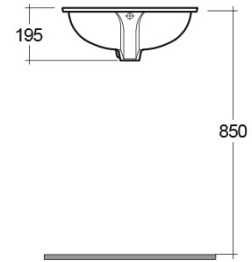

RAK-ROSA

Wash basin | Under Counter

RAK
CERAMICS

TECHNICAL SPECIFICATIONS

Type:	Under Counter
Dimensions:	500 x 410 mm
Weight:	7 Kg
Color:	Alpine White
Shape of basin:	Oval
Overflow hole:	yes

Code	Name
OC69AWHA	ROSA WASH BASIN 50CM

Dimensions: All dimensions in mm. Tolerance of vitreous china & fireclay items: $\pm 5\%$ for below 200mm and $\pm 3\%$ for above 200mm; for all other items tolerance $\pm 1\%$. Note: Due to a continuing development program to improve design and performance, the manufacturer reserves all rights to vary specifications without prior information. Please note accessories are for photographic use only.