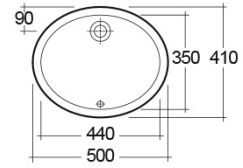

RAK-ROSA

Wash basin | Under Counter

RAK
CERAMICS

TECHNICAL SPECIFICATIONS

Type:	Under Counter
Dimensions:	500 x 410 mm
Weight:	7 Kg
Color:	Alpine White
Shape of basin:	Oval
Overflow hole:	yes

Code	Name
OC69AWHA	ROSA WASH BASIN 50CM

Dimensions: All dimensions in mm. Tolerance of vitreous china & fireclay items: $\pm 5\%$ for below 200mm and $\pm 3\%$ for above 200mm; for all other items tolerance $\pm 1\%$. Note: Due to a continuing development program to improve design and performance, the manufacturer reserves all rights to vary specifications without prior information. Please note accessories are for photographic use only.