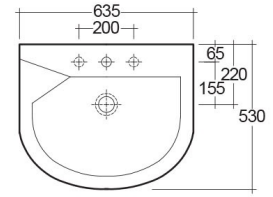

RAK-LIWA

Wash basin | Pedestal

RAK
CERAMICS

TECHNICAL SPECIFICATIONS

Suite:	RAK-LIWA
Type:	Pedestal
Dimensions:	635 x 530 mm
Weight:	29 Kg
Color:	Alpine White
Shape of basin:	Round
Overflow hole:	yes

Code	Name
LW01AWHA	LIWA WASH BASIN 63CM
OR02AWHA	ORIENT PEDESTAL

Dimensions: All dimensions in mm. Tolerance of vitreous china & fireclay items: $\pm 5\%$ for below 200mm and $\pm 3\%$ for above 200mm; for all other items tolerance $\pm 1\%$. Note: Due to a continuing development program to improve design and performance, the manufacturer reserves all rights to vary specifications without prior information. Please note accessories are for photographic use only.