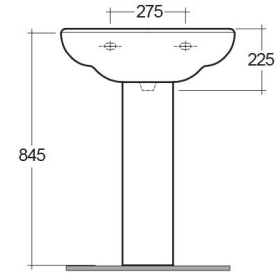

RAK-LIWA

Wash basin | Pedestal

RAK
CERAMICS

TECHNICAL SPECIFICATIONS

Suite:	RAK-LIWA
Type:	Pedestal
Dimensions:	635 x 530 mm
Weight:	29 Kg
Color:	Alpine White
Shape of basin:	Round
Overflow hole:	yes

Code	Name
LW01AWHA	LIWA WASH BASIN 63CM
OR02AWHA	ORIENT PEDESTAL

Dimensions: All dimensions in mm. Tolerance of vitreous china & fireclay items: $\pm 5\%$ for below 200mm and $\pm 3\%$ for above 200mm; for all other items tolerance $\pm 1\%$. Note: Due to a continuing development program to improve design and performance, the manufacturer reserves all rights to vary specifications without prior information. Please note accessories are for photographic use only.