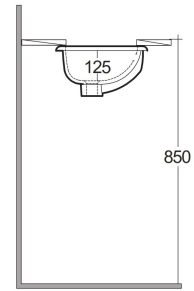

RAK-LILY

Wash basin | Under Counter

RAK
CERAMICS

TECHNICAL SPECIFICATIONS

Type:	Under Counter
Dimensions:	465 x 330 mm
Weight:	5 Kg
Color:	Alpine White
Shape of basin:	Oval
Overflow hole:	yes

Code	Name
OC71AWHA	LILY WASH BASIN UNDER COUNTER 46CM

Dimensions: All dimensions in mm. Tolerance of vitreous china & fireclay items: $\pm 5\%$ for below 200mm and $\pm 3\%$ for above 200mm; for all other items tolerance $\pm 1\%$. Note: Due to a continuing development program to improve design and performance, the manufacturer reserves all rights to vary specifications without prior information. Please note accessories are for photographic use only.