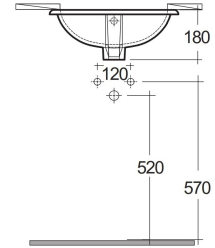

RAK-LILY

Wash basin | Under Counter

RAK
CERAMICS

TECHNICAL SPECIFICATIONS

Type:	Under Counter
Dimensions:	465 x 330 mm
Weight:	5 Kg
Color:	Alpine White
Shape of basin:	Oval
Overflow hole:	yes

Code	Name
OC71AWHA	LILY WASH BASIN UNDER COUNTER 46CM

Dimensions: All dimensions in mm. Tolerance of vitreous china & fireclay items: $\pm 5\%$ for below 200mm and $\pm 3\%$ for above 200mm; for all other items tolerance $\pm 1\%$. Note: Due to a continuing development program to improve design and performance, the manufacturer reserves all rights to vary specifications without prior information. Please note accessories are for photographic use only.