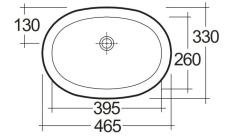

RAK-LILY

Wash basin | Under Counter

RAK
CERAMICS

TECHNICAL SPECIFICATIONS

Type:	Under Counter
Dimensions:	465 x 330 mm
Weight:	5 Kg
Color:	Alpine White
Shape of basin:	Oval
Overflow hole:	yes

Code	Name
OC71AWHA	LILY WASH BASIN UNDER COUNTER 46CM

Dimensions: All dimensions in mm. Tolerance of vitreous china & fireclay items: $\pm 5\%$ for below 200mm and $\pm 3\%$ for above 200mm; for all other items tolerance $\pm 1\%$. Note: Due to a continuing development program to improve design and performance, the manufacturer reserves all rights to vary specifications without prior information. Please note accessories are for photographic use only.