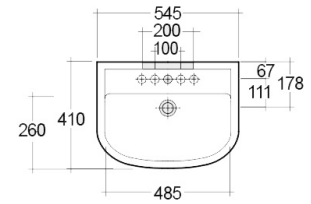

RAK-COMPACT
Wash basin | Half Pedestal

RAK
 CERAMICS

11.3 Kg.
 6.7 Kg.

TECHNICAL SPECIFICATIONS

Suite:	RAK-COMPACT
Type:	Half Pedestal
Dimensions:	545 x 410 mm
Weight:	20 Kg
Color:	Alpine White
Shape of basin:	Oval
Overflow hole:	yes

Code	Name
CO0801AWHA	COMPACT WASH BASIN 55CM
CO0401AWHA	COMPACT HALF PEDESTAL

Dimensions: All dimensions in mm. Tolerance of vitreous china & fireclay items: ± 5% for below 200mm and ± 3% for above 200mm; for all other items tolerance ± 1%. Note: Due to a continuing development program to improve design and performance, the manufacturer reserves all rights to vary specifications without prior information. Please note accessories are for photographic use only.