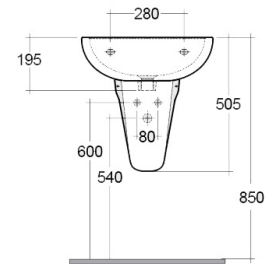

RAK-COMPACT
Wash basin | Half Pedestal

RAK
 CERAMICS

11.3 Kg.
 6.7 Kg.

TECHNICAL SPECIFICATIONS

Suite:	RAK-COMPACT
Type:	Half Pedestal
Dimensions:	545 x 410 mm
Weight:	20 Kg
Color:	Alpine White
Shape of basin:	Oval
Overflow hole:	yes

Code	Name
CO0801AWHA	COMPACT WASH BASIN 55CM
CO0401AWHA	COMPACT HALF PEDESTAL

Dimensions: All dimensions in mm. Tolerance of vitreous china & fireclay items: ± 5% for below 200mm and ± 3% for above 200mm; for all other items tolerance ± 1%. Note: Due to a continuing development program to improve design and performance, the manufacturer reserves all rights to vary specifications without prior information. Please note accessories are for photographic use only.