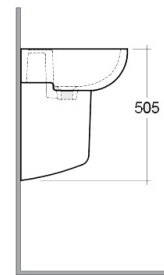

RAK-COMPACT
Wash basin | Half Pedestal

RAK
 CERAMICS

11.3 Kg.
 6.7 Kg.

TECHNICAL SPECIFICATIONS

Suite:	RAK-COMPACT
Type:	Half Pedestal
Dimensions:	545 x 410 mm
Weight:	20 Kg
Color:	Alpine White
Shape of basin:	Oval
Overflow hole:	yes

Code	Name
CO0801AWHA	COMPACT WASH BASIN 55CM
CO0401AWHA	COMPACT HALF PEDESTAL

Dimensions: All dimensions in mm. Tolerance of vitreous china & fireclay items: ± 5% for below 200mm and ± 3% for above 200mm; for all other items tolerance ± 1%. Note: Due to a continuing development program to improve design and performance, the manufacturer reserves all rights to vary specifications without prior information. Please note accessories are for photographic use only.