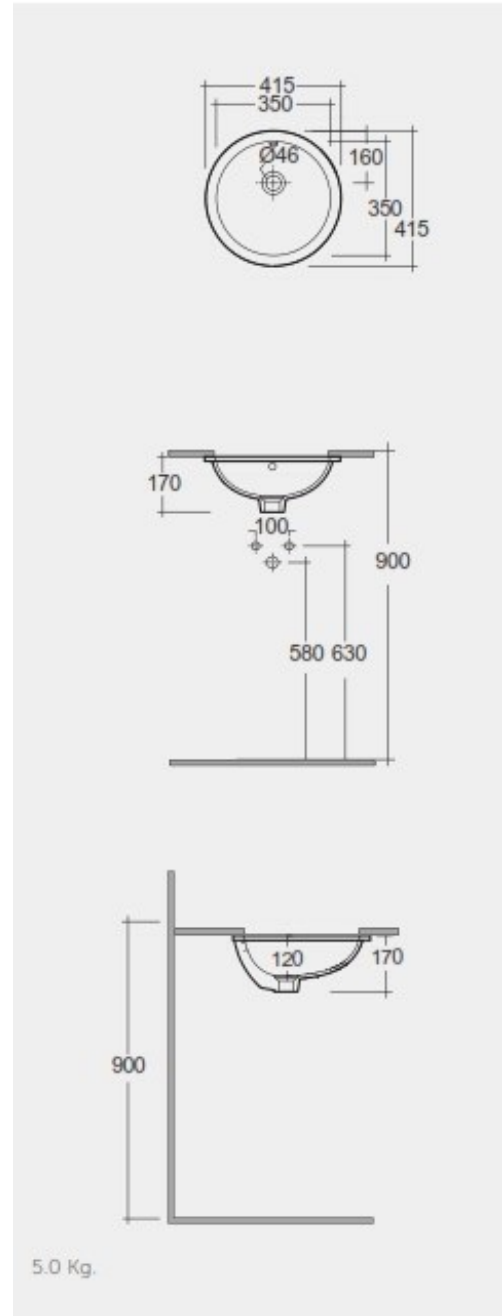

RAK-SENSATION

Wash basin | Wall Hung

RAK
CERAMICS

Technical specifications

Dimensions: 600 x 460 mm

Weight: 16 Kg

Color: Alpine White

Shape of basin: Oval

Overflow hole: yes

Suites: [RAK-SENSATION](#)

Code	Name
SENWB6001AWHA	SENSATION WASH BASIN WALL HUNG 60CM

Dimensions: All dimensions in mm tolerance $\pm 5\%$ for below 200mm and $\pm 3\%$ for above 200mm.