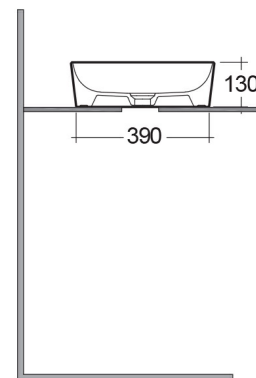

RAK-FEELING WB SLIM - FEECT4200503A

RAK
CERAMICS

Wash basin | Counter Top

Technical specifications

Dimensions: 420 x 420 mm

Weight: 8.7 Kg

Color: MATT GREY - 503

Shape of basin: Round

Suites: [RAK-FEELING WASHBASINS](#)

Code	Name
FEECT4200503A	RAK-SLIM - ROUND WASH BASIN MATT GREY 503 - 42 CM

Dimensions: All dimensions in mm tolerance $\pm 5\%$ for below 200mm and $\pm 3\%$ for above 200mm.