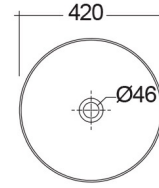

RAK-FEELING WB SLIM - FEECT4200503A

RAK
CERAMICS

Wash basin | Counter Top

Technical specifications

Dimensions: 420 x 420 mm

Weight: 8.7 Kg

Color: MATT GREY - 503

Shape of basin: Round

Suites: [RAK-FEELING WASHBASINS](#)

Code	Name
FEECT4200503A	RAK-SLIM - ROUND WASH BASIN MATT GREY 503 - 42 CM

Dimensions: All dimensions in mm tolerance $\pm 5\%$ for below 200mm and $\pm 3\%$ for above 200mm.