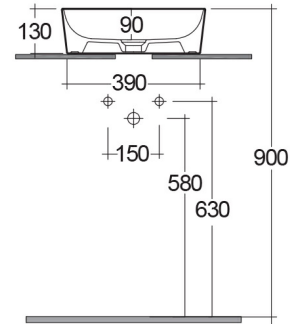

RAK-FEELING WB SLIM - FEECT4200503A

RAK
CERAMICS

Wash basin | Counter Top

Technical specifications

Dimensions: 420 x 420 mm

Weight: 8.7 Kg

Color: MATT GREY - 503

Shape of basin: Round

Suites: [RAK-FEELING WASHBASINS](#)

Code	Name
FEECT4200503A	RAK-SLIM - ROUND WASH BASIN MATT GREY 503 - 42 CM

Dimensions: All dimensions in mm tolerance $\pm 5\%$ for below 200mm and $\pm 3\%$ for above 200mm.