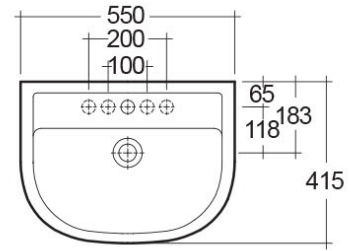

### Technical specifications

Dimensions: 550 x 415 mm

Weight: 14 Kg

Color: Alpine White

Shape of basin: Oval

Overflow hole: yes

Suites: [RAK-COMPACT](#)

**Code**      **Name**

CO0901AWHA COMPACT WASH BASIN SEMI-RECESSED  
55CM

Dimensions: All dimensions in mm tolerance  $\pm 5\%$  for below 200mm and  $\pm 3\%$  for above 200mm.

Note: Due to a continuing development programme to improve design and performance, the manufacturer reserves all rights to vary specifications without prior information.