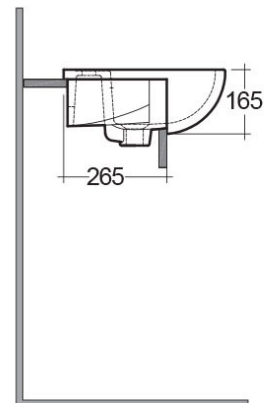

### Technical specifications

Dimensions: 550 x 415 mm

Weight: 14 Kg

Color: Alpine White

Shape of basin: Oval

Overflow hole: yes

Suites: [RAK-COMPACT](#)

**Code**      **Name**

CO0901AWHA COMPACT WASH BASIN SEMI-RECESSED  
55CM

Dimensions: All dimensions in mm tolerance  $\pm 5\%$  for below 200mm and  $\pm 3\%$  for above 200mm.

Note: Due to a continuing development programme to improve design and performance, the manufacturer reserves all rights to vary specifications without prior information.