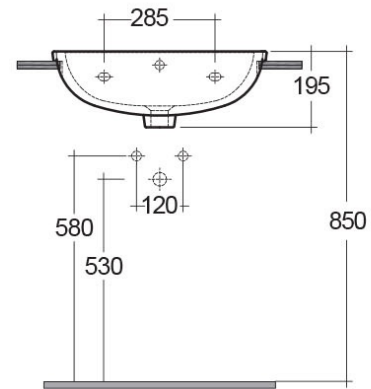

### Technical specifications

Dimensions: 550 x 415 mm

Weight: 14 Kg

Color: Alpine White

Shape of basin: Oval

Overflow hole: yes

Suites: [RAK-COMPACT](#)

**Code**      **Name**

CO0901AWHA COMPACT WASH BASIN SEMI-RECESSED  
55CM

Dimensions: All dimensions in mm tolerance  $\pm 5\%$  for below 200mm and  $\pm 3\%$  for above 200mm.

Note: Due to a continuing development programme to improve design and performance, the manufacturer reserves all rights to vary specifications without prior information.