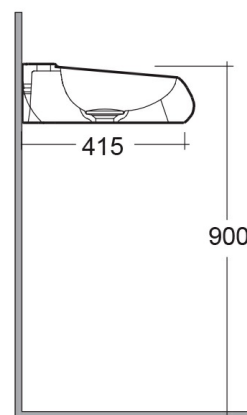

## Technical specifications

Dimensions: 650 x 440 mm

Weight: 14.5 Kg

Color: Matt White

Shape of basin: Oval

Suites: [RAK-CLOUD](#)

Code	Name
CLOWB6501500A	RAK-CLOUD WASHBASIN MATT WHITE 65CM

Dimensions: All dimensions in mm tolerance  $\pm 5\%$  for below 200mm and  $\pm 3\%$  for above 200mm.