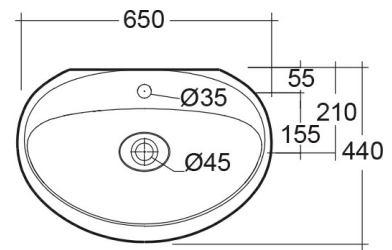

# RAK-CLOUD MATT WHITE - CLOWB6501500A

Wash basin | Wall Hung

**RAK**  
CERAMICS

## Technical specifications

Dimensions: 650 x 440 mm

Weight: 14.5 Kg

Color: Matt White

Shape of basin: Oval

Suites: [RAK-CLOUD](#)

Code	Name
CLOWB6501500A	RAK-CLOUD WASHBASIN MATT WHITE 65CM

Dimensions: All dimensions in mm tolerance  $\pm 5\%$  for below 200mm and  $\pm 3\%$  for above 200mm.