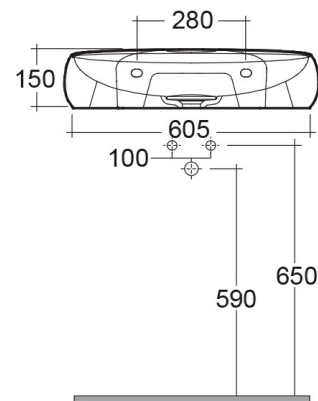

## Technical specifications

Dimensions: 650 x 440 mm

Weight: 14.5 Kg

Color: Matt White

Shape of basin: Oval

Suites: [RAK-CLOUD](#)

Code	Name
CLOWB6501500A	RAK-CLOUD WASHBASIN MATT WHITE 65CM

Dimensions: All dimensions in mm tolerance  $\pm 5\%$  for below 200mm and  $\pm 3\%$  for above 200mm.