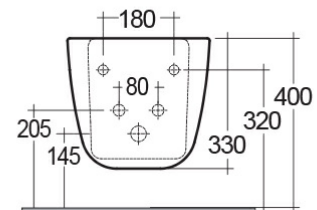

RAK-ONE

Bidets | Wall Hung

RAK
CERAMICS

Technical specifications

Dimensions: 365 x 520 mm

Weight: 18 Kg

Color: Alpine White

Parts: EL09AWHA - ONE WALL HUNG BIDET 52CM

Suites: [RAK-ONE](#)

| Code | Name |
|----------|--------------------------|
| EL09AWHA | ONE WALL HUNG BIDET 52CM |

Dimensions: All dimensions in mm tolerance $\pm 5\%$ for below 200mm and $\pm 3\%$ for above 200mm.
Note: Due to a continuing development programme to improve design and performance, the manufacturer reserves all rights to vary specifications without prior information.
Please note accessories are for photographic use only.