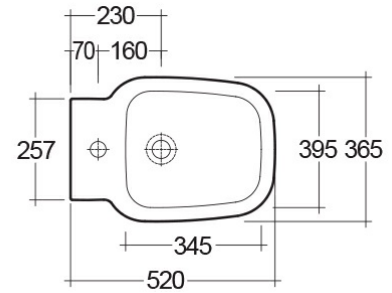

RAK-ONE

Bidets | Wall Hung

RAK
CERAMICS

Technical specifications

Dimensions: 365 x 520 mm

Weight: 18 Kg

Color: Alpine White

Parts: EL09AWHA - ONE WALL HUNG BIDET 52CM

Suites: [RAK-ONE](#)

| Code | Name |
|----------|--------------------------|
| EL09AWHA | ONE WALL HUNG BIDET 52CM |

Dimensions: All dimensions in mm tolerance $\pm 5\%$ for below 200mm and $\pm 3\%$ for above 200mm.
Note: Due to a continuing development programme to improve design and performance, the manufacturer reserves all rights to vary specifications without prior information.
Please note accessories are for photographic use only.