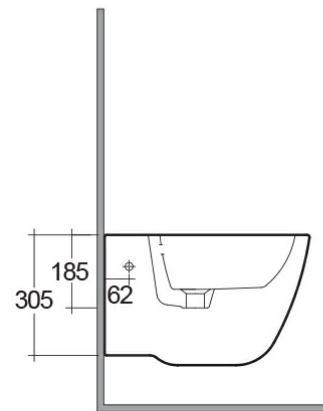

RAK-ONE

Bidets | Wall Hung

RAK
CERAMICS

Technical specifications

Dimensions: 365 x 520 mm

Weight: 18 Kg

Color: Alpine White

Parts: EL09AWHA - ONE WALL HUNG BIDET 52CM

Suites: [RAK-ONE](#)

| Code | Name |
|----------|--------------------------|
| EL09AWHA | ONE WALL HUNG BIDET 52CM |

Dimensions: All dimensions in mm tolerance $\pm 5\%$ for below 200mm and $\pm 3\%$ for above 200mm.
Note: Due to a continuing development programme to improve design and performance, the manufacturer reserves all rights to vary specifications without prior information.
Please note accessories are for photographic use only.