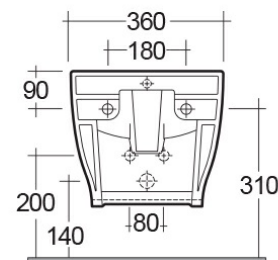

Technical specifications

Dimensions: 360 x 560 mm

Weight: 21 Kg

Color: Alpine White

Parts: MOBI00002 - MOON BIDET WALL HUNG 56CM

Suites: [RAK-MOON](#)

Code	Name
MOBI00002	MOON BIDET WALL HUNG 56CM

Dimensions: All dimensions in mm tolerance $\pm 5\%$ for below 200mm and $\pm 3\%$ for above 200mm.