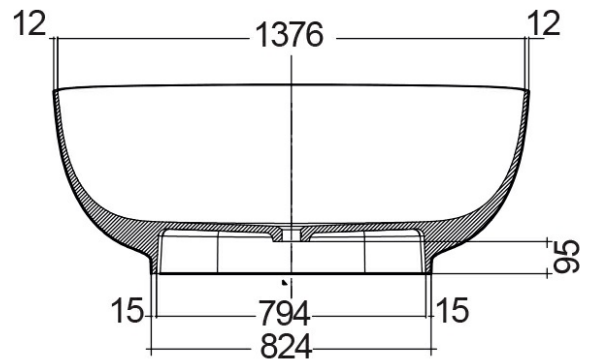

RAK-CLOUD MATT WHITE - CLOBT14075505

Bathtubs

RAK
CERAMICS

Technical specifications

Dimensions: 753 x 1400 mm

Weight: 125 Kg

Color: MATT WHITE - 500

Suites: [RAK-CLOUD](#)

Code	Name
CLOBT14075500	RAK-CLOUD BATHTUB MATT WHITE 140X758CM

Dimensions: All dimensions in mm tolerance $\pm 5\%$ for below 200mm and $\pm 3\%$ for above 200mm.
 Note: Due to a continuing development programme to improve design and performance, the manufacturer reserves all rights to vary specifications without prior information.
 Please note accessories are for photographic use only.