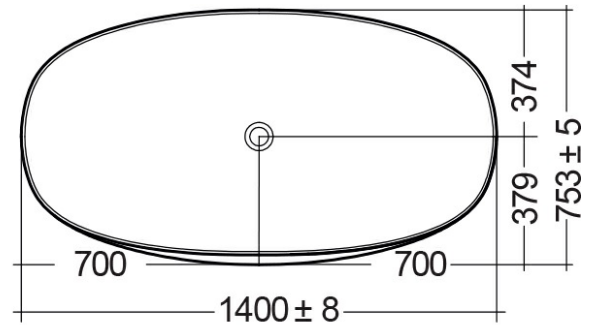

RAK-CLOUD MATT WHITE - CLOBT14075505

Bathtubs

RAK
CERAMICS

Technical specifications

Dimensions: 753 x 1400 mm

Weight: 125 Kg

Color: MATT WHITE - 500

Suites: [RAK-CLOUD](#)

Code	Name
CLOBT14075500	RAK-CLOUD BATHTUB MATT WHITE 140X758CM

Dimensions: All dimensions in mm tolerance $\pm 5\%$ for below 200mm and $\pm 3\%$ for above 200mm.
 Note: Due to a continuing development programme to improve design and performance, the manufacturer reserves all rights to vary specifications without prior information.
 Please note accessories are for photographic use only.