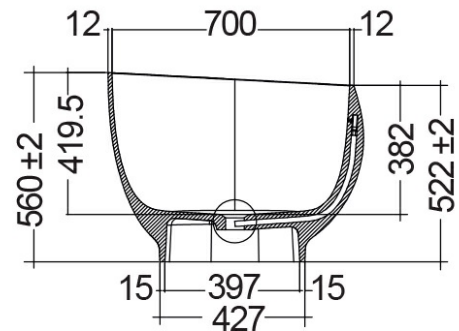

RAK-CLOUD MATT WHITE - CLOBT14075505

Bathtubs

RAK
CERAMICS

Technical specifications

Dimensions: 753 x 1400 mm

Weight: 125 Kg

Color: MATT WHITE - 500

Suites: [RAK-CLOUD](#)

Code	Name
CLOBT14075500	RAK-CLOUD BATHTUB MATT WHITE 140X758CM

Dimensions: All dimensions in mm tolerance $\pm 5\%$ for below 200mm and $\pm 3\%$ for above 200mm.
 Note: Due to a continuing development programme to improve design and performance, the manufacturer reserves all rights to vary specifications without prior information.
 Please note accessories are for photographic use only.