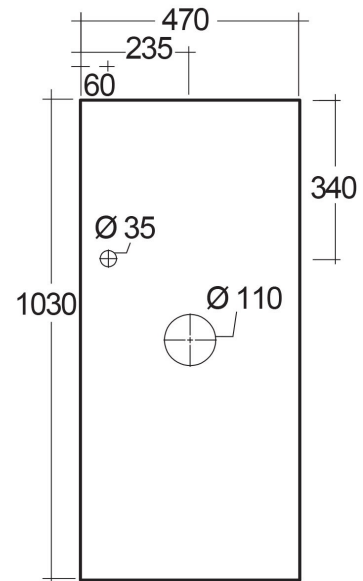

RAK-PRECIOUS - PRESL10347101C - MACAUBAS

COUNTER TOP SLAB - CUT TYPE C

RAK
CERAMICS

Technical specifications

Dimensions: 1030 x 470 mm

Color: Macaubus - 101

Code:

Suites: [RAK-PRECIOUS](#)

Code

Name

PRESL10347101C COUNTER TOP SLAB 101-MACAUBAS
100 CM - FOR ROUND WASHBASINS

Dimensions: All dimensions in mm tolerance $\pm 5\%$ for below 200mm and $\pm 3\%$ for above 200mm.

Note: Due to a continuing development programme to improve design and performance, the manufacturer reserves all rights to vary specifications without prior information.