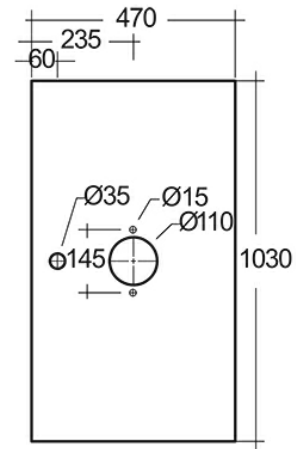

RAK-PRECIOUS - PRESL10347100D - CARRARA COUNTER TOP SLAB - CUT TYPE D

RAK
CERAMICS

Technical specifications

Dimensions: 1030 x 470 mm

Color: Carrara - 100

Code:

Suites: [RAK-PRECIOUS](#)

Code	Name
PRESL10347100D	COUNTER TOP SLAB 100-CARRARA 100 CM - FOR RAK-MORNING WASHBASINS

Dimensions: All dimensions in mm tolerance $\pm 5\%$ for below 200mm and $\pm 3\%$ for above 200mm.

Note: Due to a continuing development programme to improve design and performance, the manufacturer reserves all rights to vary specifications without prior information.