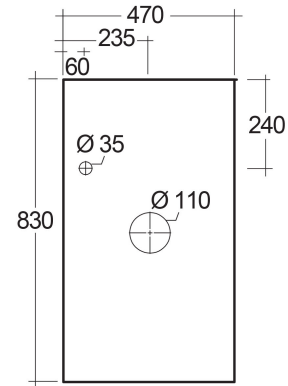

## COUNTER TOP SLAB - CUT TYPE C

**RAK**  
CERAMICS

### Technical specifications

Dimensions: 830 x 470 mm

Color: Macaubus - 101

Code:

Suites: [RAK-PRECIOUS](#)

| Code           | Name   |
|----------------|--|
| PRESL08347101C | COUNTER TOP SLAB 101-MACAUBAS 80 CM - FOR ROUND WASHBASINS |

Dimensions: All dimensions in mm tolerance  $\pm 5\%$  for below 200mm and  $\pm 3\%$  for above 200mm.  
Note: Due to a continuing development programme to improve design and performance, the manufacturer reserves all rights to vary specifications without prior information.  
Please note accessories are for photographic use only.