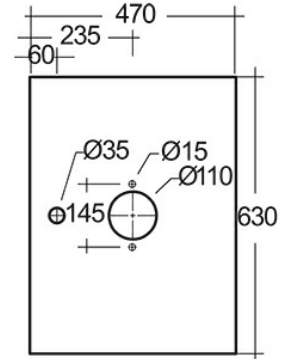

RAK-PRECIOUS - PRESL06347103D - SURFACE COOL GREY COUNTER TOP SLAB - CUT TYPE D

RAK
CERAMICS

Technical specifications

Dimensions:	630 x 470 mm
Color:	Surface XL Cool Grey - 103
Code:	
Suites:	RAK-PRECIOUS

Code	Name
PRESL06347103D	COUNTER TOP SLAB 103-SURFACE COOL GREY 60 CM - FOR RAK-MORNING WASHBASINS

Dimensions: All dimensions in mm tolerance $\pm 5\%$ for below 200mm and $\pm 3\%$ for above 200mm.
 Note: Due to a continuing development programme to improve design and performance, the manufacturer reserves all rights to vary specifications without prior information.
 Please note accessories are for photographic use only.