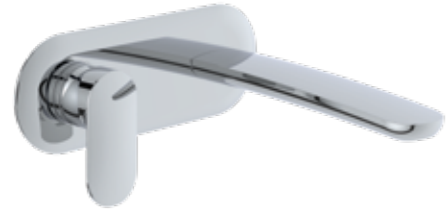

# RAK-MERCURY

**BASIN MIXER | MINI MONO**

RAKMER3002C ● CHROME **£131.00**

**BASIN MIXER | MONO**

RAKMER3001C ● CHROME **£142.00**

**BASIN MIXER | TALL**

RAKMER3003C ● CHROME **£208.00**

SINGLE LEVER BASIN MIXER | WALL-MOUNTED