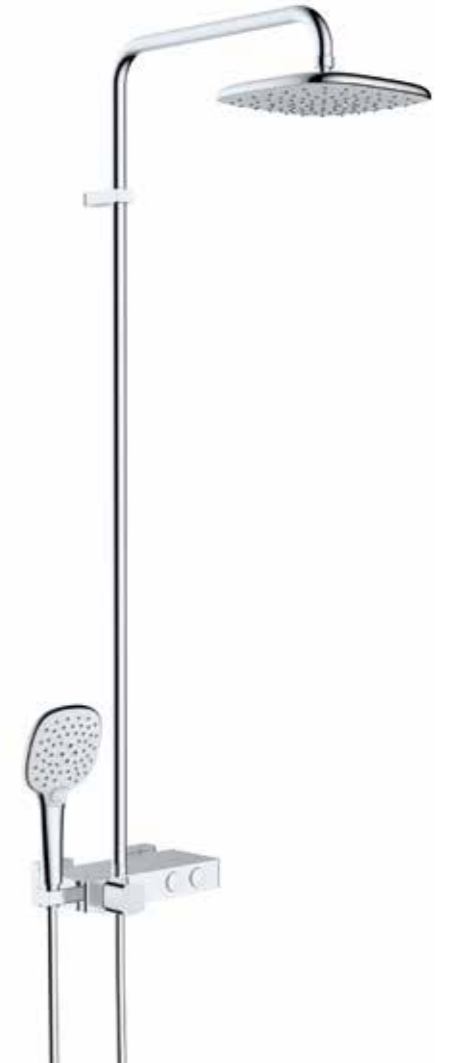

THERMOSTATIC RAIN | SHOWER SET

RAKPES6001C	● CHROME	£792.00
RAKPES6001N	● NICKEL	£924.00
RAKPES6001B	● BLACK	£924.00
RAKPES6001G	● GOLD	£1056.00