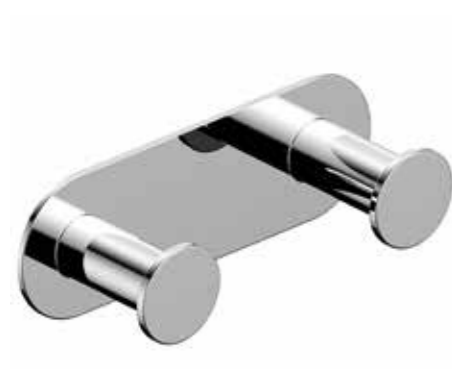

**TOWEL RING**

RAKPER9902-2C	● CHROME	<b>£65.00</b>
RAKPER9902-2N	● NICKEL	<b>£87.00</b>
RAKPER9902-2B	● BLACK	<b>£87.00</b>
RAKPER9902-2G	● GOLD	<b>£87.00</b>

**SOAP HOLDER**

RAKPER9905-2C	● CHROME	<b>£76.00</b>
RAKPER9905-2N	● NICKEL	<b>£98.00</b>
RAKPER9905-2B	● BLACK	<b>£98.00</b>
RAKPER9905-2G	● GOLD	<b>£98.00</b>

**TUMBLER**

RAKPER9903C	● CHROME	<b>£54.00</b>
RAKPER9903N	● NICKEL	<b>£70.00</b>
RAKPER9903B	● BLACK	<b>£70.00</b>
RAKPER9903G	● GOLD	<b>£70.00</b>

**DOUBLE ROBE HOOK**

RAKPER9909-2C	● CHROME	<b>£43.00</b>
RAKPER9909-2N	● NICKEL	<b>£54.00</b>
RAKPER9909-2B	● BLACK	<b>£54.00</b>
RAKPER9909-2G	● GOLD	<b>£54.00</b>