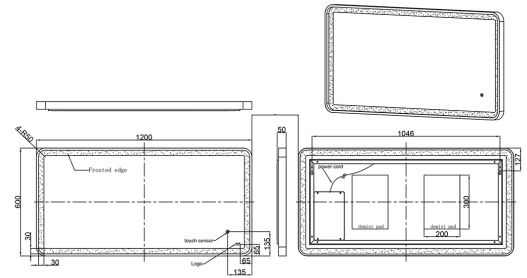

RAK-PICTURE SOFT - RAKPICSFBG5004

RAK-PICTURE SOFT - RAKPICSFBG5004 Mirrors and Lights

RAK
CERAMICS

TECHNICAL SPECIFICATIONS

Type: RAK-PICTURE SOFT - RAKPICSFBG5004

Dimensions: 600 x 1200 x 50 mm

Weight: 14.00 Kg

Color: Mirror

Light: Yes

Cable: NA

Code	Name
RAKPICSFBG5004	RAK-PICTURE SOFT - 1200 x 600 Rectangle Mirror - gold

Dimensions: All dimensions in mm. Tolerance of vitreous china & fireclay items: $\pm 5\%$ for below 200mm and $\pm 3\%$ for above 200mm; for all other items tolerance $\pm 1\%$. Note: Due to a continuing development program to improve design and performance, the manufacturer reserves all rights to vary specifications without prior information. Please note accessories are for photographic use only.