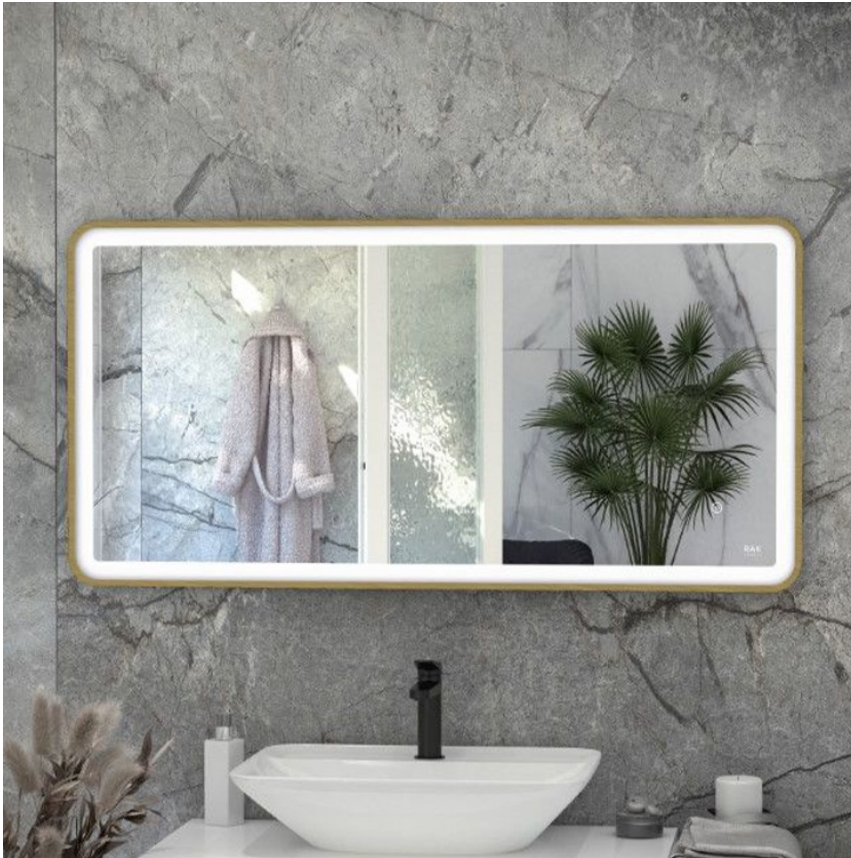

RAK-PICTURE SOFT - RAKPICSFBG5004

RAK-PICTURE SOFT - RAKPICSFBG5004 Mirrors and Lights

RAK
CERAMICS

TECHNICAL SPECIFICATIONS

Type: RAK-PICTURE SOFT - RAKPICSFBG5004

Dimensions: 600 x 1200 x 50 mm

Weight: 14.00 Kg

Color: Mirror

Light: Yes

Cable: NA

Code	Name
RAKPICSFBG5004	RAK-PICTURE SOFT - 1200 x 600 Rectangle Mirror - gold

Dimensions: All dimensions in mm. Tolerance of vitreous china & fireclay items: $\pm 5\%$ for below 200mm and $\pm 3\%$ for above 200mm; for all other items tolerance $\pm 1\%$. Note: Due to a continuing development program to improve design and performance, the manufacturer reserves all rights to vary specifications without prior information. Please note accessories are for photographic use only.