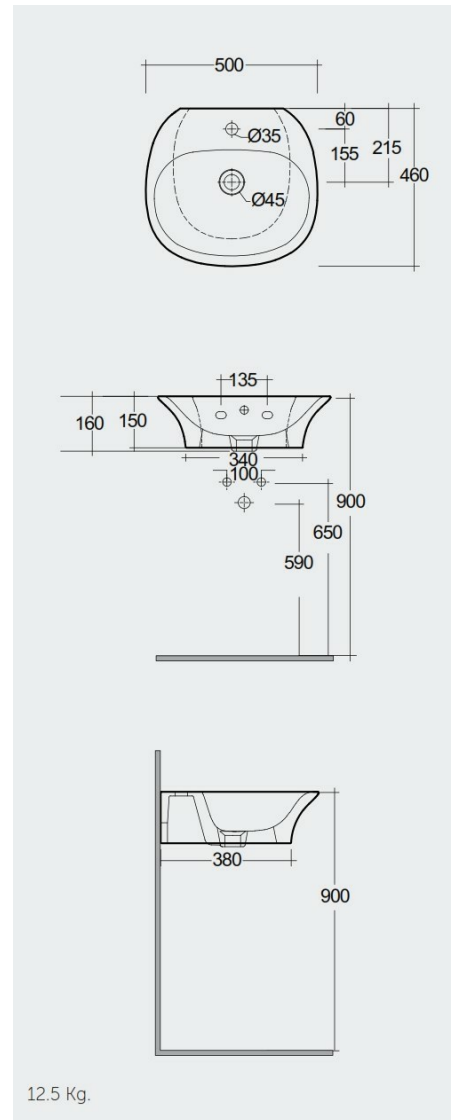

### Technical specifications

Dimensions:	500 x 460 mm
Weight:	13 Kg
Color:	Alpine White
Shape of basin:	Oval
Overflow hole:	yes
Suites:	<a href="#">RAK-SENSATION</a>

Code	Name
SENWB5001AWHA	SENSATION WASH BASIN WALL HUNG 50CM

Dimensions: All dimensions in mm tolerance  $\pm 5\%$  for below 200mm and  $\pm 3\%$  for above 200mm.

Note: Due to a continuing development programme to improve design and performance, the manufacturer reserves all rights to vary specifications without prior information.