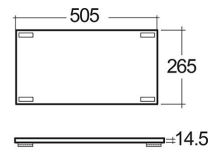

RAK-PRECIOUS - PRECT08347105A - UNI DARK BLACK

RAK
CERAMICS

Wash basin | Wall Hung

Technical specifications

Dimensions:	830 x 470 mm
Color:	Uni Dark Black - 105
Shape of basin:	Rectangle
Suites:	RAK-PRECIOUS

Code	Name
PRE0000000201A	Drain for RAK-Precious Counter and Drop in Wash Basins
PRE0000000200A	L-Brackets for RAK-Precious
PRECT08347105A	WASH BASIN WALL HUNG 83CM DARK BLACK

Dimensions: All dimensions in mm tolerance $\pm 5\%$ for below 200mm and $\pm 3\%$ for above 200mm.