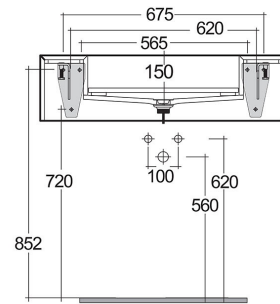

RAK-PRECIOUS - PRECT08347105A - UNI DARK BLACK

RAK
CERAMICS

Wash basin | Wall Hung

Technical specifications

Dimensions:	830 x 470 mm
Color:	Uni Dark Black - 105
Shape of basin:	Rectangle
Suites:	RAK-PRECIOUS

Code	Name
PRE0000000201A	Drain for RAK-Precious Counter and Drop in Wash Basins
PRE0000000200A	L-Brackets for RAK-Precious
PRECT08347105A	WASH BASIN WALL HUNG 83CM DARK BLACK

Dimensions: All dimensions in mm tolerance $\pm 5\%$ for below 200mm and $\pm 3\%$ for above 200mm.