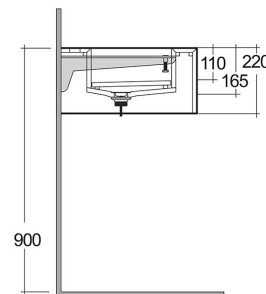

RAK-PRECIOUS - PRECT08347105A - UNI DARK BLACK

RAK
CERAMICS

Wash basin | Wall Hung

Technical specifications

Dimensions:	830 x 470 mm
Color:	Uni Dark Black - 105
Shape of basin:	Rectangle
Suites:	RAK-PRECIOUS

Code	Name
PRE0000000201A	Drain for RAK-Precious Counter and Drop in Wash Basins
PRE0000000200A	L-Brackets for RAK-Precious
PRECT08347105A	WASH BASIN WALL HUNG 83CM DARK BLACK

Dimensions: All dimensions in mm tolerance $\pm 5\%$ for below 200mm and $\pm 3\%$ for above 200mm.