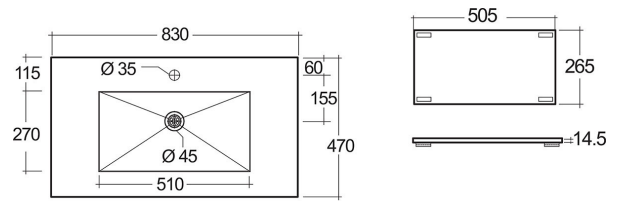

RAK-PRECIOUS - PRECT08347105A - UNI DARK BLACK

RAK
CERAMICS

Wash basin | Wall Hung

Technical specifications

Dimensions:	830 x 470 mm
Color:	Uni Dark Black - 105
Shape of basin:	Rectangle
Suites:	RAK-PRECIOUS

Code	Name
PRE0000000201A	Drain for RAK-Precious Counter and Drop in Wash Basins
PRE0000000200A	L-Brackets for RAK-Precious
PRECT08347105A	WASH BASIN WALL HUNG 83CM DARK BLACK

Dimensions: All dimensions in mm tolerance $\pm 5\%$ for below 200mm and $\pm 3\%$ for above 200mm.