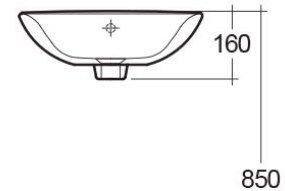

RAK-ORIGIN

Wash basin | Cloakroom

RAK
CERAMICS

Technical specifications

Dimensions: 450 x 475 mm

Weight: 10 Kg

Color: Alpine White

Shape of basin: Rounded Rectangle

Overflow hole: yes

Suites: [RAK-ORIGIN](#)

Code	Name
ORG2601AWHA	ORIGIN WASH BASIN CORNER 45CM

Dimensions: All dimensions in mm tolerance $\pm 5\%$ for below 200mm and $\pm 3\%$ for above 200mm.

Note: Due to a continuing development programme to improve design and performance, the manufacturer reserves all rights to vary specifications without prior information.