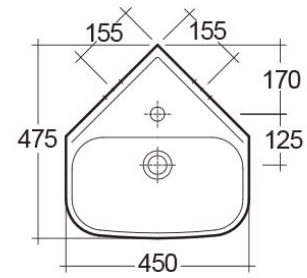

RAK-ORIGIN

Wash basin | Cloakroom

RAK
CERAMICS

Technical specifications

Dimensions: 450 x 475 mm

Weight: 10 Kg

Color: Alpine White

Shape of basin: Rounded Rectangle

Overflow hole: yes

Suites: [RAK-ORIGIN](#)

Code	Name
ORG2601AWHA	ORIGIN WASH BASIN CORNER 45CM

Dimensions: All dimensions in mm tolerance $\pm 5\%$ for below 200mm and $\pm 3\%$ for above 200mm.

Note: Due to a continuing development programme to improve design and performance, the manufacturer reserves all rights to vary specifications without prior information.