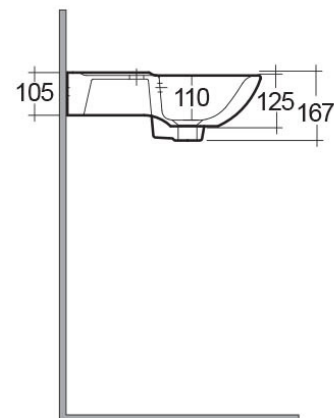

RAK-ORIGIN

Wash basin | Cloakroom

RAK
CERAMICS

Technical specifications

Dimensions: 450 x 475 mm

Weight: 10 Kg

Color: Alpine White

Shape of basin: Rounded Rectangle

Overflow hole: yes

Suites: [RAK-ORIGIN](#)

Code	Name
ORG2601AWHA	ORIGIN WASH BASIN CORNER 45CM

Dimensions: All dimensions in mm tolerance $\pm 5\%$ for below 200mm and $\pm 3\%$ for above 200mm.

Note: Due to a continuing development programme to improve design and performance, the manufacturer reserves all rights to vary specifications without prior information.