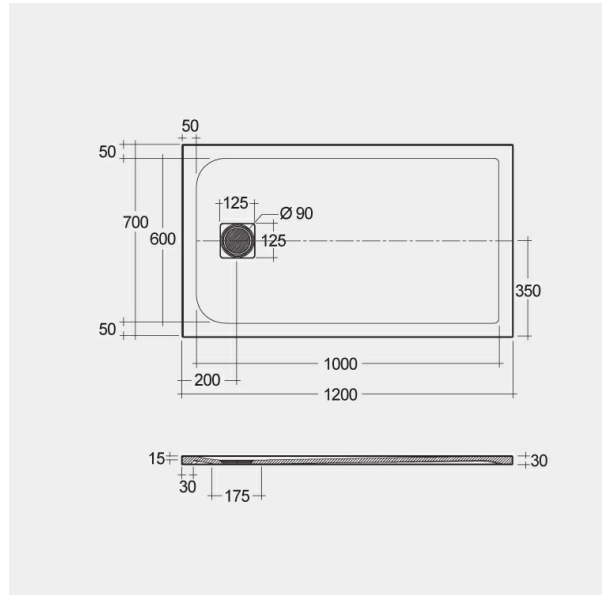

RAK-FEELING - RFST070120S503

Shower Tray

RAK
CERAMICS

Technical specifications

Dimensions: 700 x 1200 mm

Color: Grey

Suites: [RAK-FEELING SHOWERTRAYS](#)

Code	Name
RFST070120S503	RAK-FEELING 70X120CM

Dimensions: All dimensions in mm tolerance $\pm 5\%$ for below 200mm and $\pm 3\%$ for above 200mm.

Note: Due to a continuing development programme to improve design and performance, the manufacturer reserves all rights to vary specifications without prior information.