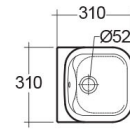

RAK-SERIES 600
Urinal and Partition

RAK
 CERAMICS

TECHNICAL SPECIFICATIONS

Type:	Urinals & Partitions
Dimensions:	310 x 310 x 570 mm
Weight:	19 Kg
Color:	Alpine White

Code	Name
SE19AWHA	SERIES URINAL BOWL 31CM

Dimensions: All dimensions in mm. Tolerance of vitreous china & fireclay items: ± 5% for below 200mm and ± 3% for above 200mm; for all other items tolerance ± 1%. Note: Due to a continuing development program to improve design and performance, the manufacturer reserves all rights to vary specifications without prior information. Please note accessories are for photographic use only.