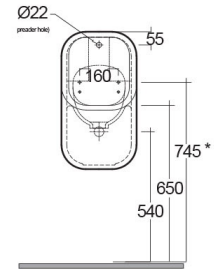

RAK-SERIES 600
Urinal and Partition

RAK
 CERAMICS

TECHNICAL SPECIFICATIONS

Type:	Urinals & Partitions
Dimensions:	310 x 310 x 570 mm
Weight:	19 Kg
Color:	Alpine White

Code	Name
SE19AWHA	SERIES URINAL BOWL 31CM

Dimensions: All dimensions in mm. Tolerance of vitreous china & fireclay items: ± 5% for below 200mm and ± 3% for above 200mm; for all other items tolerance ± 1%. Note: Due to a continuing development program to improve design and performance, the manufacturer reserves all rights to vary specifications without prior information. Please note accessories are for photographic use only.