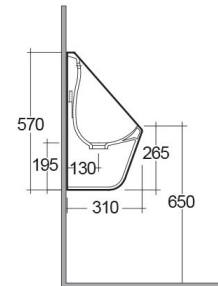

RAK-SERIES 600
Urinal and Partition

RAK
 CERAMICS

TECHNICAL SPECIFICATIONS

Type:	Urinals & Partitions
Dimensions:	310 x 310 x 570 mm
Weight:	19 Kg
Color:	Alpine White

Code	Name
SE19AWHA	SERIES URINAL BOWL 31CM

Dimensions: All dimensions in mm. Tolerance of vitreous china & fireclay items: ± 5% for below 200mm and ± 3% for above 200mm; for all other items tolerance ± 1%. Note: Due to a continuing development program to improve design and performance, the manufacturer reserves all rights to vary specifications without prior information. Please note accessories are for photographic use only.