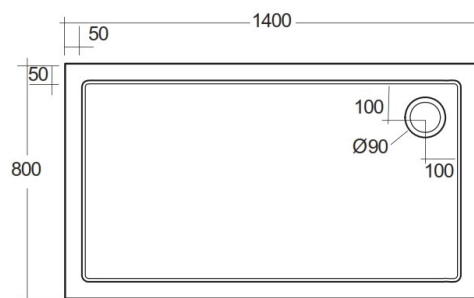

RAK-OCEANO

Duschwanne

RAK
CERAMICS

TECHNISCHE SPEZIFIKATIONEN

Art:	RAK-OCEANO
Größe:	800 x 1400 mm
Gewicht:	15 Kg
Farbe:	alpinweiß

Code	Name
OCST00010	OCEANO ACRYLIC SHOWER TRAY 80x140

Dimensions: All dimensions in mm. Tolerance of vitreous china & fireclay items: $\pm 5\%$ for below 200mm and $\pm 3\%$ for above 200mm; for all other items tolerance $\pm 1\%$. Note: Due to a continuing development program to improve design and performance, the manufacturer reserves all rights to vary specifications without prior information. Please note accessories are for photographic use only.