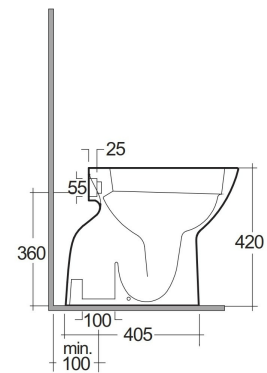

RAK-MORNING-COMFORT HEIGHT 42CM

Bodenstehend | Wasserklosett

RAK
CERAMICS

Technische Spezifikationen

Größe:	520 x 365 mm
Gewicht:	19 Kg
Farbe:	alpinweiß
Siphon-Typ:	S-Falle
Wasserabscheider Typ:	Verdeckt
Seat cover options:	Keine
Bowl shape:	Oval
Kollektion:	RAK-MORNING

Code	Name
MORSC00001	RAK-Morning Seat Cover

Dimensions: All dimensions in mm. Tolerance of vitreous china & fireclay items: $\pm 5\%$ for below 200mm and $\pm 3\%$ for above 200mm; for all other items tolerance $\pm 1\%$. Note: Due to a continuing development program to improve design and performance, the manufacturer reserves all rights to vary specifications without prior information. Please note accessories are for photographic use only.