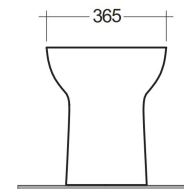

RAK-MORNING-COMFORT HEIGHT 42CM

Bodenstehend | Wasserklosett

RAK
CERAMICS

Technische Spezifikationen

Größe:	520 x 365 mm
Gewicht:	19 Kg
Farbe:	alpinweiß
Siphon-Typ:	S-Falle
Wasserabscheider Typ:	Verdeckt
Seat cover options:	Keine
Bowl shape:	Oval
Kollektion:	RAK-MORNING

Code	Name
MORSC00001	RAK-Morning Seat Cover

Dimensions: All dimensions in mm. Tolerance of vitreous china & fireclay items: $\pm 5\%$ for below 200mm and $\pm 3\%$ for above 200mm; for all other items tolerance $\pm 1\%$. Note: Due to a continuing development program to improve design and performance, the manufacturer reserves all rights to vary specifications without prior information. Please note accessories are for photographic use only.