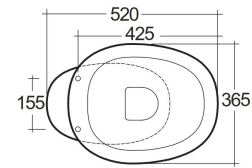

RAK-MORNING-COMFORT HEIGHT 42CM

Bodenstehend | Wasserklosett

RAK
CERAMICS

Technische Spezifikationen

Größe:	520 x 365 mm
Gewicht:	19 Kg
Farbe:	alpinweiß
Siphon-Typ:	S-Falle
Wasserabscheider Typ:	Verdeckt
Seat cover options:	Keine
Bowl shape:	Oval
Kollektion:	RAK-MORNING

Code	Name
MORSC00001	RAK-Morning Seat Cover

Dimensions: All dimensions in mm. Tolerance of vitreous china & fireclay items: $\pm 5\%$ for below 200mm and $\pm 3\%$ for above 200mm; for all other items tolerance $\pm 1\%$. Note: Due to a continuing development program to improve design and performance, the manufacturer reserves all rights to vary specifications without prior information. Please note accessories are for photographic use only.