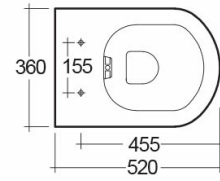

RAK-COMPACT COMFORT HEIGHT

Rückwandmontage | Wasserklosett

RAK
CERAMICS

Technische Spezifikationen

Größe:	520 x 360 mm
Gewicht:	21 Kg
Farbe:	alpinweiß
Siphon-Typ:	P-Falle
Wasserabscheider Typ:	Verdeckt
Seat cover options:	Harnstoff
Bowl shape:	Oval
Dual-Flush:	ja
Kollektion:	RAK-COMPACT

Code	Name
SP18AWHA	SPECIAL NEEDS WATER CLOSET RIMLESS P-TRAP 52CM

Dimensions: All dimensions in mm. Tolerance of vitreous china & fireclay items: $\pm 5\%$ for below 200mm and $\pm 3\%$ for above 200mm; for all other items tolerance $\pm 1\%$. Note: Due to a continuing development program to improve design and performance, the manufacturer reserves all rights to vary specifications without prior information. Please note accessories are for photographic use only.