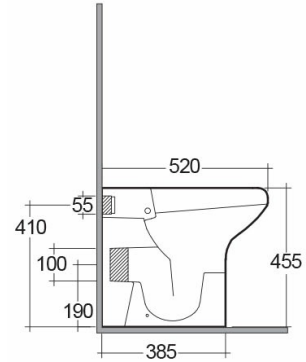

RAK-COMPACT COMFORT HEIGHT

Rückwandmontage | Wasserklosett

RAK
CERAMICS

Technische Spezifikationen

Größe:	520 x 360 mm
Gewicht:	21 Kg
Farbe:	alpinweiß
Siphon-Typ:	P-Falle
Wasserabscheider Typ:	Verdeckt
Seat cover options:	Harnstoff
Bowl shape:	Oval
Dual-Flush:	ja
Kollektion:	RAK-COMPACT

Code	Name
SP18AWHA	SPECIAL NEEDS WATER CLOSET RIMLESS P-TRAP 52CM

Dimensions: All dimensions in mm. Tolerance of vitreous china & fireclay items: $\pm 5\%$ for below 200mm and $\pm 3\%$ for above 200mm; for all other items tolerance $\pm 1\%$. Note: Due to a continuing development program to improve design and performance, the manufacturer reserves all rights to vary specifications without prior information. Please note accessories are for photographic use only.