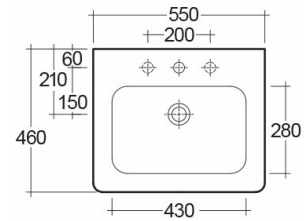

RAK-RESORT WITH RAK-PROTEK

Waschbecken | Halbsockel

RAK
CERAMICS

Technische Spezifikationen

Größe:	550 x 460 mm
Gewicht:	23 Kg
Farbe:	alpinweiß
Art:	rechteckig Abgerundet
Überlaufloch:	ja
Kollektion:	RAK-RESORT RAK-SANIT

Code	Name
RST08019WHA	RAK-RESORT WASH BASIN W/HALF PEDESTAL 55CM WITH RAK-PROTEK

Dimensions: All dimensions in mm. Tolerance of vitreous china & fireclay items: $\pm 5\%$ for below 200mm and $\pm 3\%$ for above 200mm; for all other items tolerance $\pm 1\%$. Note: Due to a continuing development program to improve design and performance, the manufacturer reserves all rights to vary specifications without prior information. Please note accessories are for photographic use only.