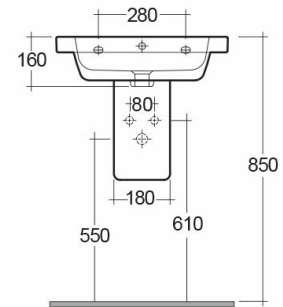

RAK-RESORT WITH RAK-PROTEK

Waschbecken | Halbsockel

RAK
CERAMICS

Technische Spezifikationen

Größe:	550 x 460 mm
Gewicht:	23 Kg
Farbe:	alpinweiß
Art:	rechteckig Abgerundet
Überlaufloch:	ja
Kollektion:	RAK-RESORT RAK-SANIT

Code	Name
RST08019WHA	RAK-RESORT WASH BASIN W/HALF PEDESTAL 55CM WITH RAK-PROTEK

Dimensions: All dimensions in mm. Tolerance of vitreous china & fireclay items: $\pm 5\%$ for below 200mm and $\pm 3\%$ for above 200mm; for all other items tolerance $\pm 1\%$. Note: Due to a continuing development program to improve design and performance, the manufacturer reserves all rights to vary specifications without prior information. Please note accessories are for photographic use only.