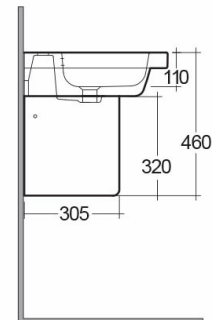

RAK-RESORT WITH RAK-PROTEK

Waschbecken | Halbsockel

RAK
CERAMICS

Technische Spezifikationen

Größe:	550 x 460 mm
Gewicht:	23 Kg
Farbe:	alpinweiß
Art:	rechteckig Abgerundet
Überlaufloch:	ja
Kollektion:	RAK-RESORT RAK-SANIT

Code	Name
RST08019WHA	RAK-RESORT WASH BASIN W/HALF PEDESTAL 55CM WITH RAK-PROTEK

Dimensions: All dimensions in mm. Tolerance of vitreous china & fireclay items: $\pm 5\%$ for below 200mm and $\pm 3\%$ for above 200mm; for all other items tolerance $\pm 1\%$. Note: Due to a continuing development program to improve design and performance, the manufacturer reserves all rights to vary specifications without prior information. Please note accessories are for photographic use only.