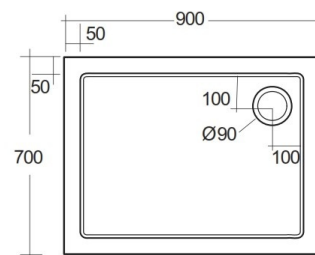

RAK-OCEANO

Plato de ducha

RAK
CERAMICS

CERTIFICACIONES DE LA BALDOSA

Tipo:	RAK-OCEANO
Dimensiones:	700 x 900 mm
Peso:	9 Kg
Color:	Blanco Alpino

Code	Nombre
OCST00014	OCEANO ACRYLIC SHOWER TRAY 70x90

Dimensions: All dimensions in mm. Tolerance of vitreous china & fireclay items: $\pm 5\%$ for below 200mm and $\pm 3\%$ for above 200mm; for all other items tolerance $\pm 1\%$. Note: Due to a continuing development program to improve design and performance, the manufacturer reserves all rights to vary specifications without prior information. Please note accessories are for photographic use only.