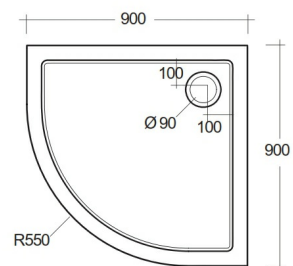

RAK-OCEANO

Plato de ducha

RAK
CERAMICS

Technical specifications

Dimensiones: 900 x 900 mm

Peso: 11 Kg

Color: Marfil

Code	Nombre
OCST00005	OCEANO ACRYLIC SHOWER TRAY CORNER 90X90

Dimensions: All dimensions in mm tolerance $\pm 5\%$ for below 200mm and $\pm 3\%$ for above 200mm.

Note: Due to a continuing development programme to improve design and performance, the manufacturer reserves all rights to vary specifications without prior information.