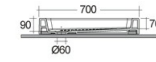

RAK-MARE

Plato de ducha

RAK
CERAMICS

Technical specifications

Dimensiones:	700 x 1000 mm
Peso:	38 Kg
Color:	Blanco Alpino

Dimensions: All dimensions in mm. Tolerance of vitreous china & fireclay items: $\pm 5\%$ for below 200mm and $\pm 3\%$ for above 200mm; for all other items tolerance $\pm 1\%$. Note: Due to a continuing development program to improve design and performance, the manufacturer reserves all rights to vary specifications without prior information. Please note accessories are for photographic use only.