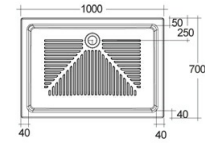

RAK-MARE

Plato de ducha

RAK
CERAMICS

Technical specifications

Dimensiones:	700 x 1000 mm
Peso:	38 Kg
Color:	Blanco Alpino

Dimensions: All dimensions in mm. Tolerance of vitreous china & fireclay items: $\pm 5\%$ for below 200mm and $\pm 3\%$ for above 200mm; for all other items tolerance $\pm 1\%$. Note: Due to a continuing development program to improve design and performance, the manufacturer reserves all rights to vary specifications without prior information. Please note accessories are for photographic use only.