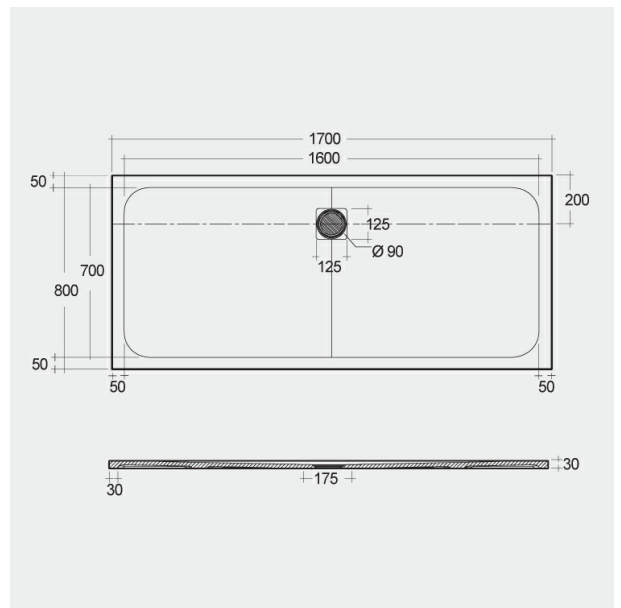

RAK-FEELING - RFBR080170S505

Plato de ducha

RAK
CERAMICS

Technical specifications

Dimensiones: 800 x 1700 mm

Peso: 49 Kg

Color: Greige

Code	Nombre
RFBR080170S505	RAK-FEELING 80X170 CM

Dimensions: All dimensions in mm. Tolerance of vitreous china & fireclay items: $\pm 5\%$ for below 200mm and $\pm 3\%$ for above 200mm; for all other items tolerance $\pm 1\%$. Note: Due to a continuing development program to improve design and performance, the manufacturer reserves all rights to vary specifications without prior information. Please note accessories are for photographic use only.