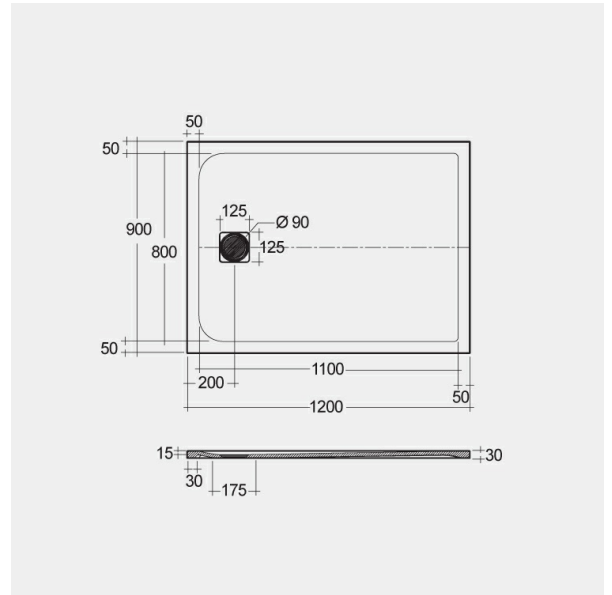

RAK-FEELING - RFST090120S504

Plato de ducha

RAK
CERAMICS

Technical specifications

Dimensiones: 900 x 1200 mm

Color: Negro

Suites: [RAK-FEELING SHOWERTRAYS](#)

Code	Nombre
RFST090120S504	RAK - FEELING 90 X 120 CM

Dimensions: All dimensions in mm tolerance $\pm 5\%$ for below 200mm and $\pm 3\%$ for above 200mm.

Note: Due to a continuing development programme to improve design and performance, the manufacturer reserves all rights to vary specifications without prior information.