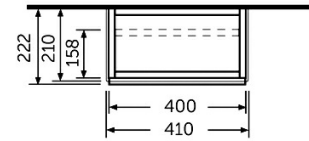

## Technical specifications

Dimensiones: 400 x 210 mm

Color: Urban Grey

Suites: [RAK-JOY](#)

Code	Nombre
JOYWH040PWH	40CM Wall Hung Vanity Unit

Dimensions: All dimensions in mm tolerance  $\pm 5\%$  for below 200mm and  $\pm 3\%$  for above 200mm.  
Note: Due to a continuing development programme to improve design and performance, the manufacturer reserves all rights to vary specifications without prior information.  
Please note accessories are for photographic use only.