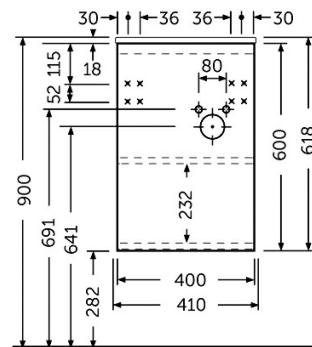

## Technical specifications

Dimensiones: 400 x 210 mm

Color: Urban Grey

Suites: [RAK-JOY](#)

Code	Nombre
JOYWH040PWH	40CM Wall Hung Vanity Unit

Dimensions: All dimensions in mm tolerance  $\pm 5\%$  for below 200mm and  $\pm 3\%$  for above 200mm.  
Note: Due to a continuing development programme to improve design and performance, the manufacturer reserves all rights to vary specifications without prior information.  
Please note accessories are for photographic use only.