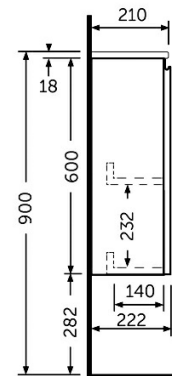

## Technical specifications

Dimensiones: 400 x 210 mm

Color: Urban Grey

Suites: [RAK-JOY](#)

Code	Nombre
JOYWH040PWH	40CM Wall Hung Vanity Unit

Dimensions: All dimensions in mm tolerance  $\pm 5\%$  for below 200mm and  $\pm 3\%$  for above 200mm.  
Note: Due to a continuing development programme to improve design and performance, the manufacturer reserves all rights to vary specifications without prior information.  
Please note accessories are for photographic use only.