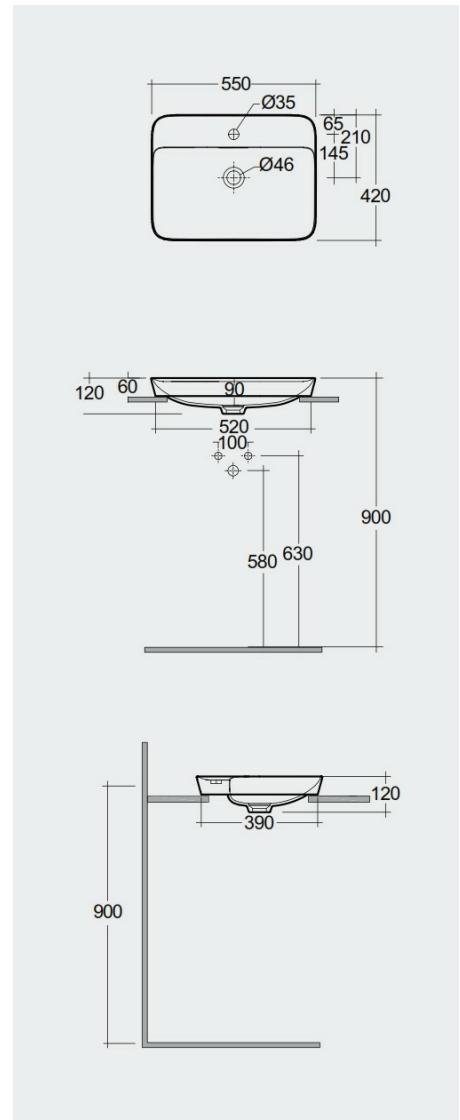

## Technical specifications

Dimensiones: 550 x 420 mm

Color: Blanco Alpino

Shape of basin: Rectangular

Suites: [RAK-VARIANT](#)

Code	Nombre
VARDI55501AWHA	RECTANGLE DROP IN WASH BASIN WITH TAP HOLE 55 CM - VARDI55501AWHA

Dimensions: All dimensions in mm tolerance  $\pm 5\%$  for below 200mm and  $\pm 3\%$  for above 200mm.

Note: Due to a continuing development programme to improve design and performance, the manufacturer reserves all rights to vary specifications without prior information.