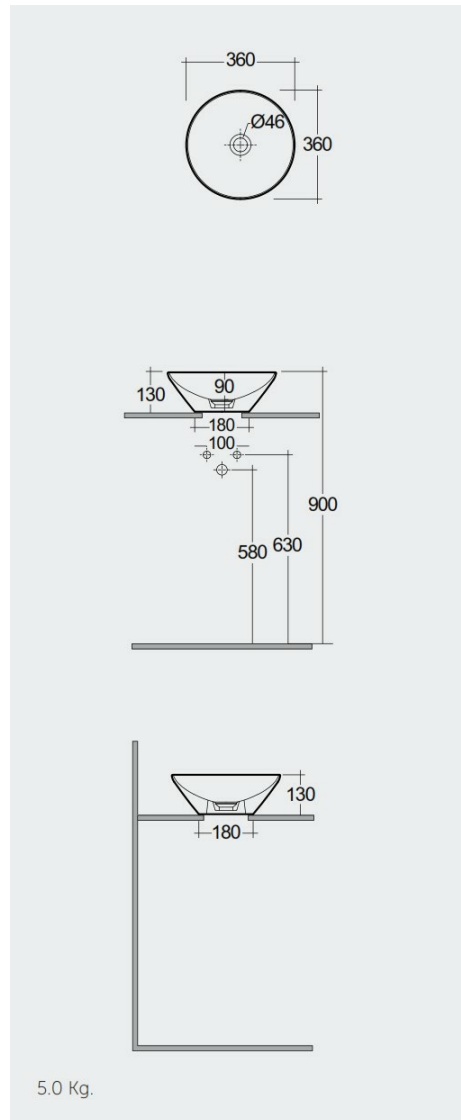

RAK-VARIANT - VARCT13600AWHA

Lavabo | Sobre Encimera

RAK
CERAMICS

Technical specifications

Dimensiones: 360 x 360 mm

Peso: 5 Kg

Color: Blanco Alpino

Shape of basin: Redonda

Suites: [RAK-VARIANT](#)

Code	Nombre
VARCT13600AWHA	ROUND COUNTER TOP WASH BASIN 36 CM

Dimensions: All dimensions in mm tolerance $\pm 5\%$ for below 200mm and $\pm 3\%$ for above 200mm.
Note: Due to a continuing development programme to improve design and performance, the manufacturer reserves all rights to vary specifications without prior information.
Please note accessories are for photographic use only.