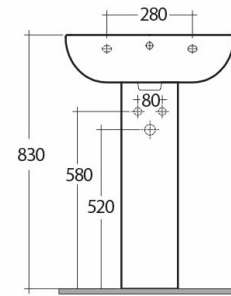

RAK-TONIQUE

Lavabo | Pedestal

RAK
CERAMICS

Technical specifications

Dimensiones:	550 x 450 mm
Peso:	27 Kg
Color:	Blanco Alpino
Shape of basin:	Oval
Rebosadero:	sí
Suites:	RAK-TONIQUE

Code	Nombre
ORPD00001	ORIENT PEDESTAL

Dimensions: All dimensions in mm. Tolerance of vitreous china & fireclay items: $\pm 5\%$ for below 200mm and $\pm 3\%$ for above 200mm; for all other items tolerance $\pm 1\%$. Note: Due to a continuing development program to improve design and performance, the manufacturer reserves all rights to vary specifications without prior information. Please note accessories are for photographic use only.