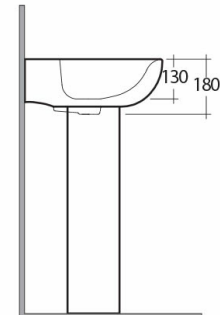

RAK-TONIQUE

Lavabo | Pedestal

RAK
CERAMICS

Technical specifications

Dimensiones:	550 x 450 mm
Peso:	27 Kg
Color:	Blanco Alpino
Shape of basin:	Oval
Rebosadero:	sí
Suites:	RAK-TONIQUE

Code	Nombre
ORPD00001	ORIENT PEDESTAL

Dimensions: All dimensions in mm. Tolerance of vitreous china & fireclay items: $\pm 5\%$ for below 200mm and $\pm 3\%$ for above 200mm; for all other items tolerance $\pm 1\%$. Note: Due to a continuing development program to improve design and performance, the manufacturer reserves all rights to vary specifications without prior information. Please note accessories are for photographic use only.