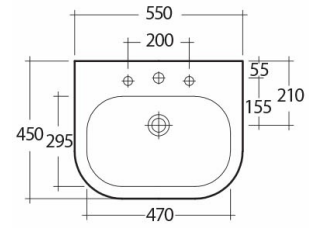

RAK-TONIQUE

Lavabo | Pedestal

RAK
CERAMICS

Technical specifications

Dimensiones:	550 x 450 mm
Peso:	27 Kg
Color:	Blanco Alpino
Shape of basin:	Oval
Rebosadero:	sí
Suites:	RAK-TONIQUE

Code	Nombre
ORPD00001	ORIENT PEDESTAL

Dimensions: All dimensions in mm. Tolerance of vitreous china & fireclay items: $\pm 5\%$ for below 200mm and $\pm 3\%$ for above 200mm; for all other items tolerance $\pm 1\%$. Note: Due to a continuing development program to improve design and performance, the manufacturer reserves all rights to vary specifications without prior information. Please note accessories are for photographic use only.