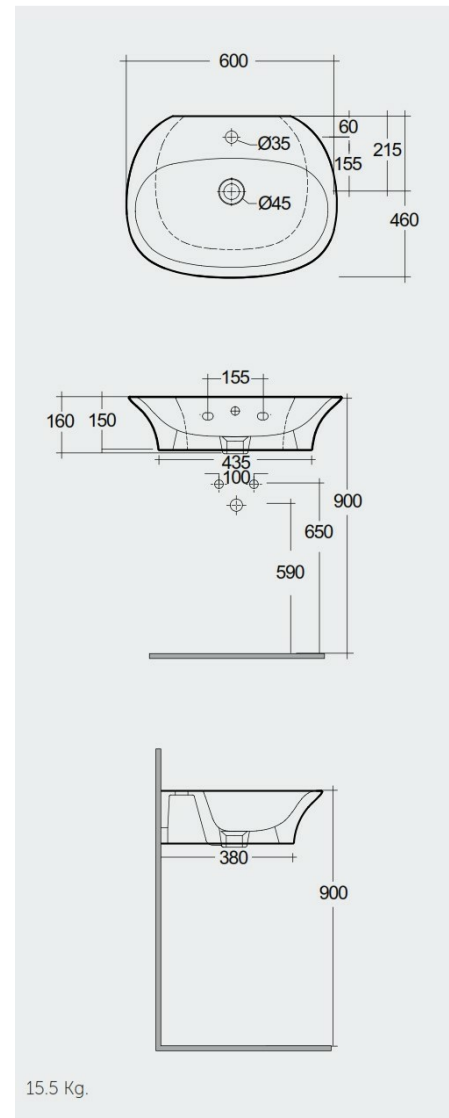

### Technical specifications

Dimensiones:	600 x 460 mm
Peso:	16 Kg
Color:	Blanco Alpino
Shape of basin:	Oval
Rebosadero:	sí
Suites:	<a href="#">RAK-SENSATION</a> <a href="#">RAK-SANIT</a>

Code	Nombre
SENWB60019WHA	RAK-SENSATION WASH BASIN WALL HUNG 60CM WITH RAK-PROTEK

15.5 Kg.

Dimensions: All dimensions in mm. Tolerance of vitreous china & fireclay items:  $\pm 5\%$  for below 200mm and  $\pm 3\%$  for above 200mm; for all other items tolerance  $\pm 1\%$ . Note: Due to a continuing development program to improve design and performance, the manufacturer reserves all rights to vary specifications without prior information. Please note accessories are for photographic use only.