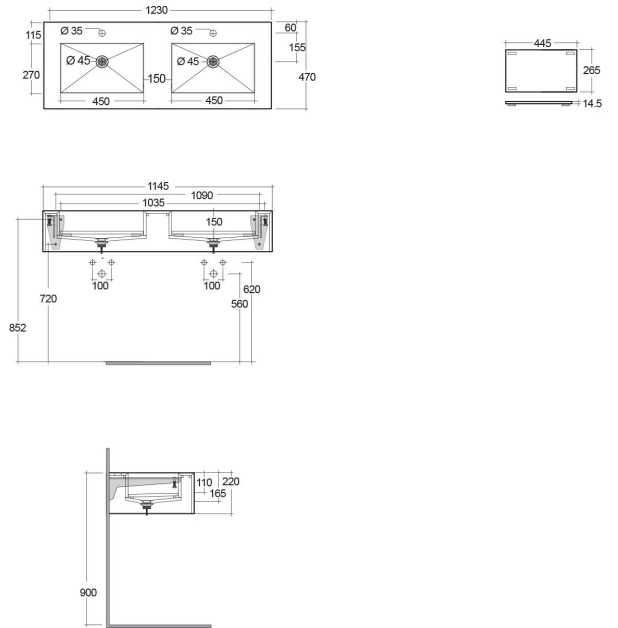

RAK-PRECIOUS - PRECT12347101A - MACAUBAS

Lavabo | Suspendido

RAK
CERAMICS

Technical specifications

Dimensiones: 1230 x 470 mm

Color: Macaubus - 101

Shape of basin: Rectangular

Suites: [RAK-PRECIOUS](#)

Code	Nombre
PRE0000000201A	Drain for RAK-Precious Counter and Drop in Wash Basins
PRE0000000200A	L-Brackets for RAK-Precious
PRECT12347101A	WASH BASIN WALL HUNG 63CM X 2 MACAUBAS

Dimensions: All dimensions in mm tolerance $\pm 5\%$ for below 200mm and $\pm 3\%$ for above 200mm.