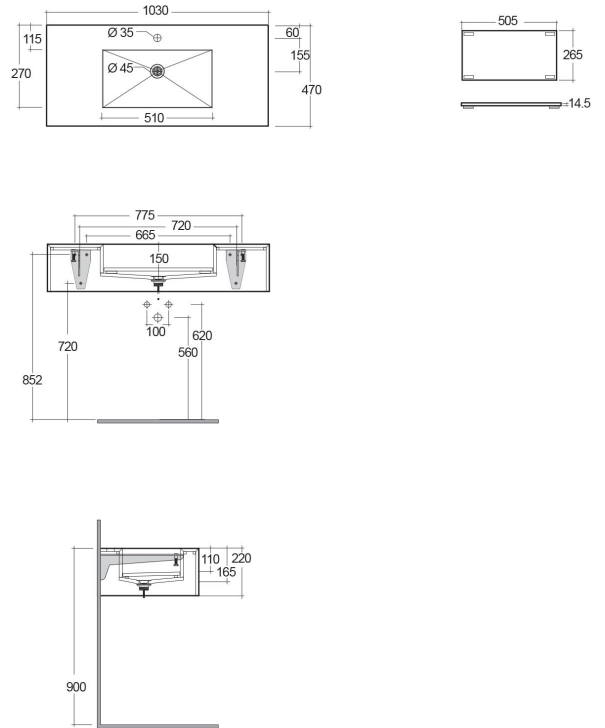

RAK-PRECIOUS - PRECT10347103A - SURFACE XL COOL GREY

Lavabo | Suspendido

RAK
CERAMICS

Technical specifications

Dimensiones:	1030 x 470 mm
Color:	Surface XL Cool Grey - 103
Shape of basin:	Rectangular
Suites:	RAK-PRECIOUS

Code	Nombre
PRE0000000201A	Drain for RAK-Precious Counter and Drop in Wash Basins
PRE0000000200A	L-Brackets for RAK-Precious
PRECT10347103A	WASH BASIN WALL HUNG 103CM COOL GREY

Dimensions: All dimensions in mm tolerance $\pm 5\%$ for below 200mm and $\pm 3\%$ for above 200mm.