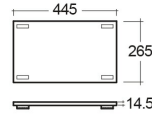

RAK-PRECIOUS - PRECT06347101A - MACAUBAS

Lavabo | Suspendido

RAK
CERAMICS

Technical specifications

Dimensiones: 630 x 470 mm

Color: Macaubus - 101

Shape of basin: Rectangular

Suites: [RAK-PRECIOUS](#)

Code Nombre

PRE0000000201A Drain for RAK-Precious Counter and Drop in Wash Basins

PRE0000000200A L-Brackets for RAK-Precious

PRECT06347101A WASH BASIN WALL HUNG 63CM MACAUBAS

Dimensions: All dimensions in mm tolerance $\pm 5\%$ for below 200mm and $\pm 3\%$ for above 200mm.