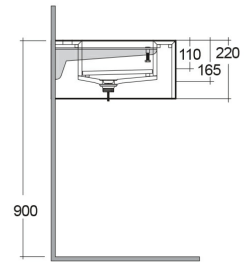

RAK-PRECIOUS - PRECT06347101A - MACAUBAS

Lavabo | Suspendido

RAK
CERAMICS

Technical specifications

Dimensiones: 630 x 470 mm

Color: Macaubus - 101

Shape of basin: Rectangular

Suites: [RAK-PRECIOUS](#)

Code Nombre

PRE0000000201A Drain for RAK-Precious Counter and Drop in Wash Basins

PRE0000000200A L-Brackets for RAK-Precious

PRECT06347101A WASH BASIN WALL HUNG 63CM MACAUBAS

Dimensions: All dimensions in mm tolerance $\pm 5\%$ for below 200mm and $\pm 3\%$ for above 200mm.