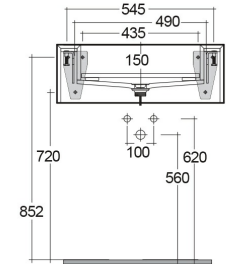

RAK-PRECIOUS - PRECT06347101A - MACAUBAS

Lavabo | Suspendido

RAK
CERAMICS

Technical specifications

Dimensiones: 630 x 470 mm

Color: Macaubus - 101

Shape of basin: Rectangular

Suites: [RAK-PRECIOUS](#)

Code Nombre

PRE0000000201A Drain for RAK-Precious Counter and Drop in Wash Basins

PRE0000000200A L-Brackets for RAK-Precious

PRECT06347101A WASH BASIN WALL HUNG 63CM MACAUBAS

Dimensions: All dimensions in mm tolerance $\pm 5\%$ for below 200mm and $\pm 3\%$ for above 200mm.