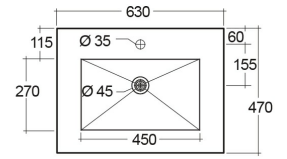

RAK-PRECIOUS - PRECT06347101A - MACAUBAS

Lavabo | Suspendido

RAK
CERAMICS

Technical specifications

Dimensiones: 630 x 470 mm

Color: Macaubus - 101

Shape of basin: Rectangular

Suites: [RAK-PRECIOUS](#)

Code Nombre

PRE0000000201A Drain for RAK-Precious Counter and Drop in Wash Basins

PRE0000000200A L-Brackets for RAK-Precious

PRECT06347101A WASH BASIN WALL HUNG 63CM MACAUBAS

Dimensions: All dimensions in mm tolerance $\pm 5\%$ for below 200mm and $\pm 3\%$ for above 200mm.