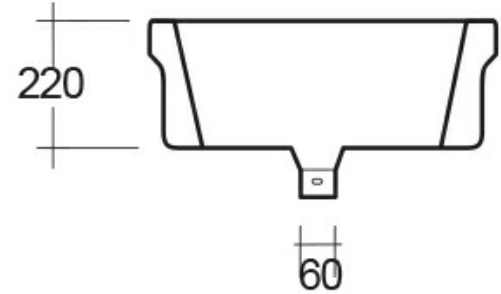

RAK-PINARELLA

Lavabo | Lavamanos

RAK
CERAMICS

Technical specifications

Dimensiones:	600 x 450 mm
Peso:	40 Kg
Color:	Blanco Alpino
Shape of basin:	rectangular redondeada
Rebosadero:	sí

Code	Nombre
PIWB00001	RAK PINARELLA SINK 60 CM

Dimensions: All dimensions in mm tolerance $\pm 5\%$ for below 200mm and $\pm 3\%$ for above 200mm.

Note: Due to a continuing development programme to improve design and performance, the manufacturer reserves all rights to vary specifications without prior information.