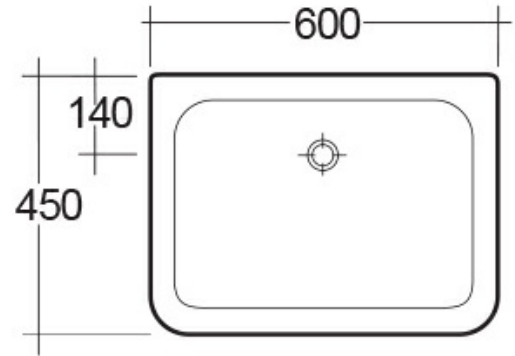

RAK-PINARELLA

Lavabo | Lavamanos

RAK
CERAMICS

Technical specifications

Dimensiones:	600 x 450 mm
Peso:	40 Kg
Color:	Blanco Alpino
Shape of basin:	rectangular redondeada
Rebosadero:	sí

Code	Nombre
PIWB00001	RAK PINARELLA SINK 60 CM

Dimensions: All dimensions in mm tolerance $\pm 5\%$ for below 200mm and $\pm 3\%$ for above 200mm.

Note: Due to a continuing development programme to improve design and performance, the manufacturer reserves all rights to vary specifications without prior information.