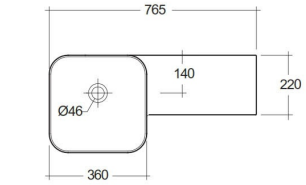

## Technical specifications

Dimensiones: 765 x 360 mm

Color: Blanco Alpino

Shape of basin: Cuadrada

Ledge: sí

Rebosadero: sí

Suites: [RAK-Petit](#)

Code	Nombre
PETWB47700AWHA	RAK-PETIT WALL HUNG SQUARED WASH BASIN 77 CM RIGHT LEDGE - W/O TAP HOLE - PETWB47700AWHA

Dimensions: All dimensions in mm tolerance  $\pm 5\%$  for below 200mm and  $\pm 3\%$  for above 200mm.

Note: Due to a continuing development programme to improve design and performance, the manufacturer reserves all rights to vary specifications without prior information.