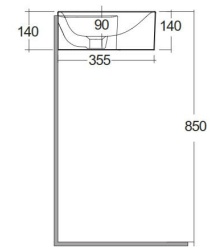

## Technical specifications

Dimensiones: 765 x 360 mm

Color: Blanco Alpino

Shape of basin: Cuadrada

Ledge: sí

Rebosadero: sí

Suites: [RAK-Petit](#)

Code	Nombre
PETWB47700AWHA	RAK-PETIT WALL HUNG SQUARED WASH BASIN 77 CM RIGHT LEDGE - W/O TAP HOLE - PETWB47700AWHA

Dimensions: All dimensions in mm tolerance  $\pm 5\%$  for below 200mm and  $\pm 3\%$  for above 200mm.

Note: Due to a continuing development programme to improve design and performance, the manufacturer reserves all rights to vary specifications without prior information.