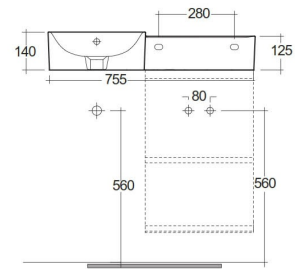

## Technical specifications

Dimensiones: 765 x 360 mm

Color: Blanco Alpino

Shape of basin: Cuadrada

Ledge: sí

Rebosadero: sí

Suites: [RAK-Petit](#)

Code	Nombre
PETWB47700AWHA	RAK-PETIT WALL HUNG SQUARED WASH BASIN 77 CM RIGHT LEDGE - W/O TAP HOLE - PETWB47700AWHA

Dimensions: All dimensions in mm tolerance  $\pm 5\%$  for below 200mm and  $\pm 3\%$  for above 200mm.

Note: Due to a continuing development programme to improve design and performance, the manufacturer reserves all rights to vary specifications without prior information.